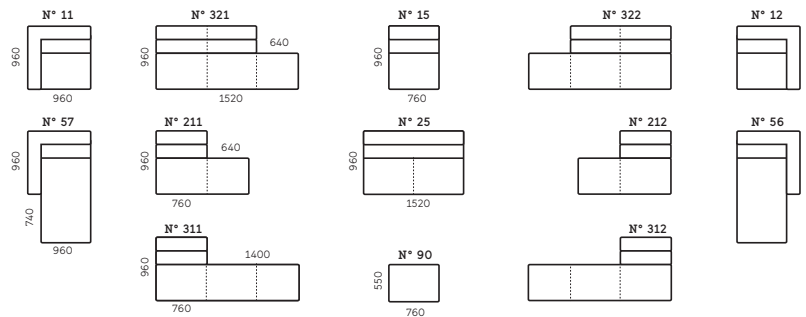

---- Leather seams

CAMU sofa

• Roel Vandebek

Fabrics & leathers P 54-58

TECHNICAL INFO

Back height 80 cm (with cushion)
 Seat height 39 cm
 Seat depth 54 cm
 Feet height 3 cm
 Armrest height 65 cm

Cushions with good down