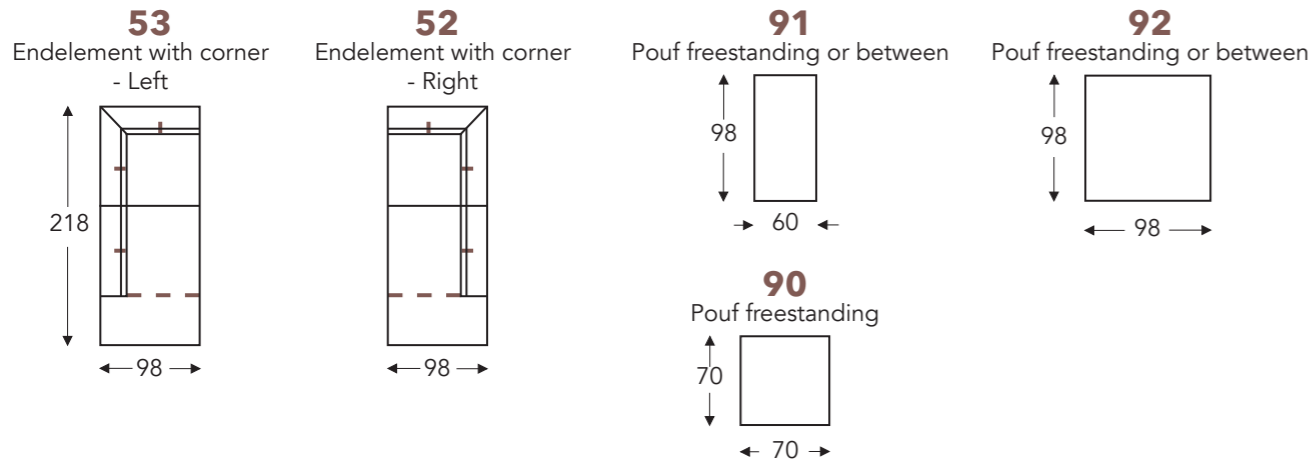

FIXED ELEMENTS

Elements standard WITHOUT back cushions. Free of choice.

leather seams

AUGUST

AUGUST

BACK CUSHIONS

Elements standard WITHOUT back cushions. Free of choice.

LONGCHAIR

Elements standard WITHOUT back cushions. Free of choice.

leather seams

WITHOUT SEAM

WITH SEAM

WITHOUT SEAM WITH ROLLER CUSHION

WITH SEAM + ROLLER CUSHION

WITHOUT SEAM WITH SQUARE "ROLLER CUSHION"

WITH SEAM WITH SQUARE "ROLLER CUSHION"