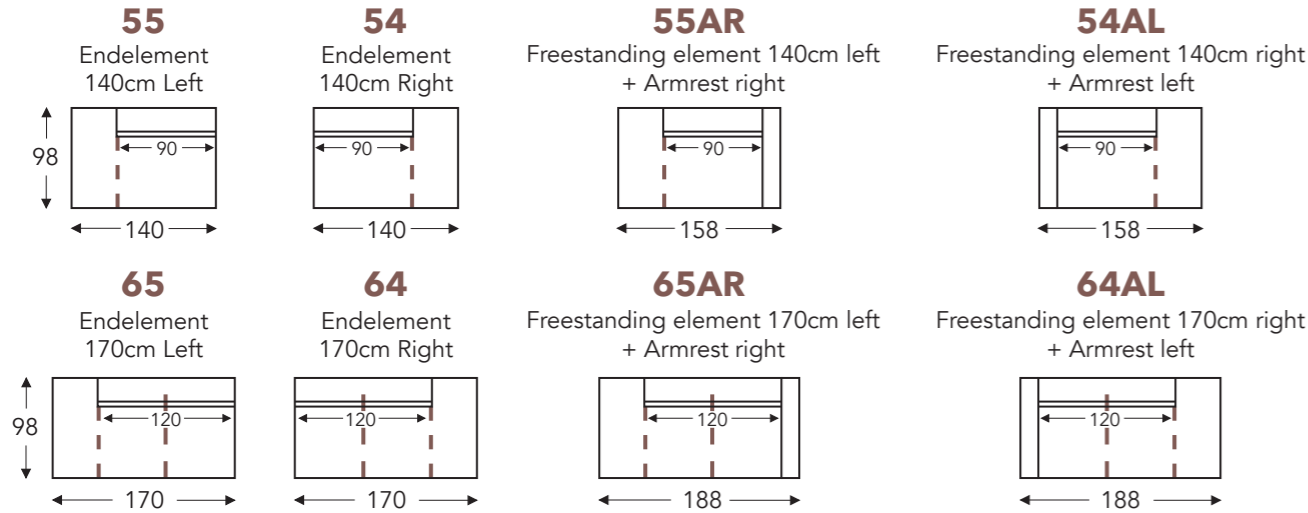

FIXED ELEMENTS

Elements standard WITHOUT back cushions. Free of choice.

leather seams

AUGUST

AUGUST

BACK CUSHIONS

Elements standard WITHOUT back cushions. Free of choice.

LONGCHAIR

Elements standard WITHOUT back cushions. Free of choice.

leather seams

WITHOUT SEAM

WITH SEAM

WITHOUT SEAM WITH ROLLER CUSHION

WITH SEAM + ROLLER CUSHION

WITHOUT SEAM WITH SQUARE "ROLLER CUSHION"

WITH SEAM WITH SQUARE "ROLLER CUSHION"