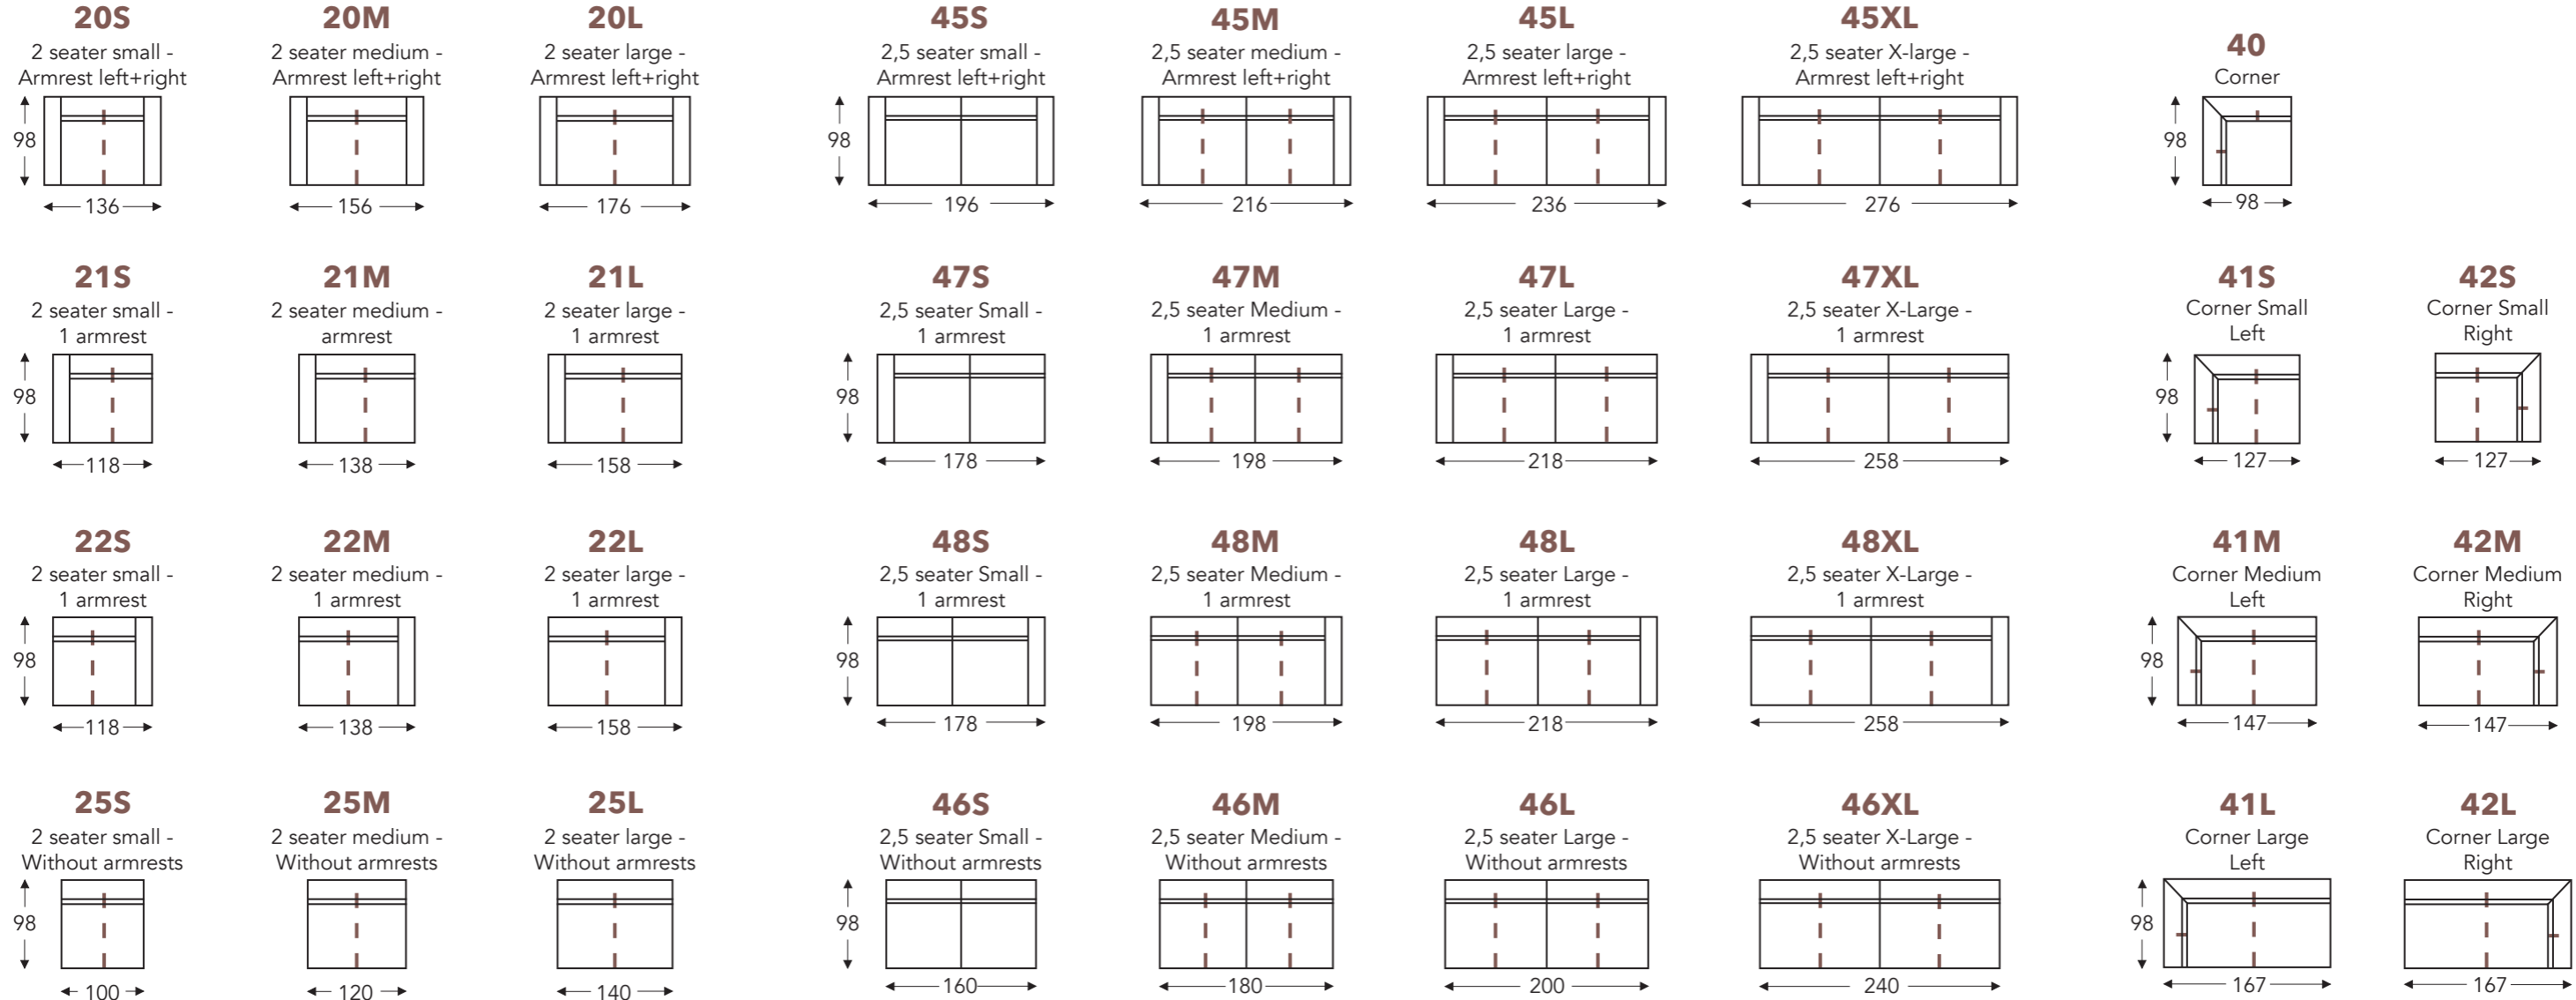

leather seams

- B. Width : variable per elements
- C. Feet height: 17 cm
- D. Arm width: 18 cm
- E. Seat dept: 58 cm
- F. Seat height: 45 cm
- G. Back height: 88 cm
- H. Dept: 98 cm

(Tolerance on dimensions ±3%)

Elements standard WITHOUT back cushions. Free of choice.

leather seams

WITHOUT SEAM

WITH SEAM

WITHOUT SEAM WITH ROLLER CUSHION

WITH SEAM + ROLLER CUSHION

WITHOUT SEAM WITH SQUARE "ROLLER CUSHION"

WITH SEAM WITH SQUARE "ROLLER CUSHION"