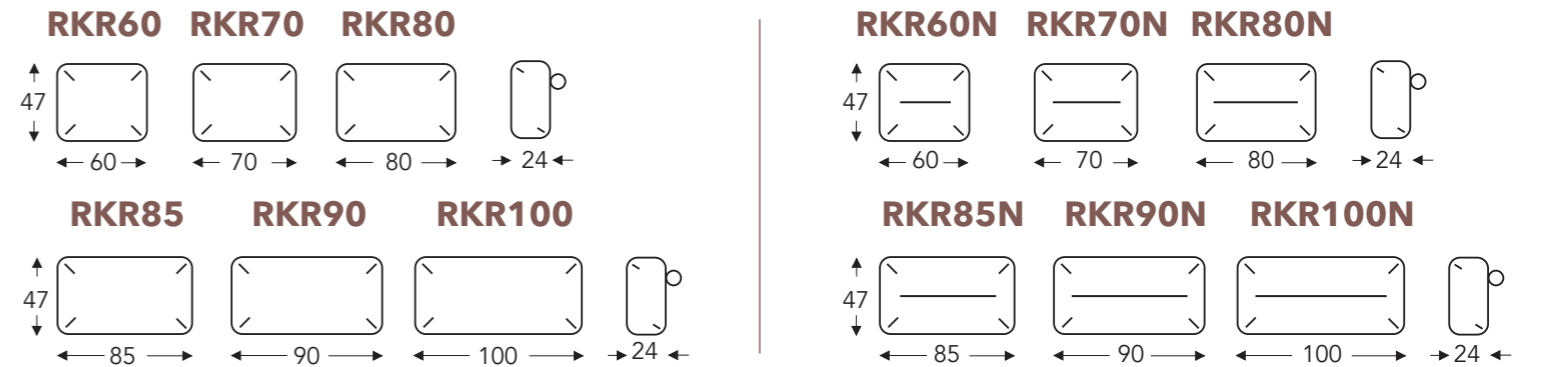

leather seams

- B. Width : variable per elements
- C. Feet height: 17 cm
- D. Arm width: 18 cm
- E. Seat dept: 58 cm
- F. Seat height: 45 cm
- G. Back height: 88 cm
- H. Dept: 98 cm

(Tolerance on dimensions ±3%)

Elements standard WITHOUT back cushions. Free of choice.

leather seams

WITHOUT SEAM

WITH SEAM

WITHOUT SEAM WITH ROLLER CUSHION

WITH SEAM + ROLLER CUSHION

WITHOUT SEAM WITH SQUARE "ROLLER CUSHION"

WITH SEAM WITH SQUARE "ROLLER CUSHION"