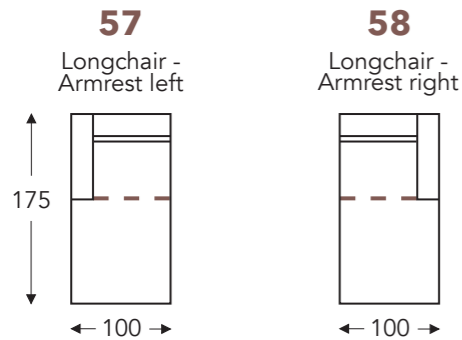

LONGCHAIR

Elements standard WITHOUT back cushions. Free of choice.

leather seams