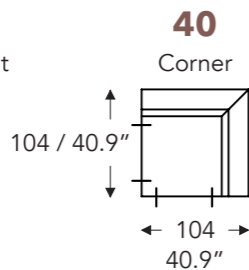

ELEMENTS

FIXED ELEMENTS

FELINE

FELINE

FIXED ELEMENTS

LONGCHAIR

- A. Armrest height: 59 cm / 23.2 in
- B. Width : variable per elements
- C. Feet height: 9 cm / 3.5 in
- D. Arm width: 21 cm / 8.2 in
- E. Seat dept: 60 cm / 23.6 in
- F. Seat height: 42 cm / 16.5 in
- G. Back height: 81 cm / 31.8 in
- H. Dept: 106 cm / 41.7 in

(Tolerance on dimensions ±3%)