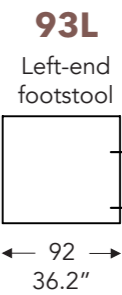

ELEMENTS

FIXED ELEMENTS

FELINE

FELINE

FIXED ELEMENTS

LONGCHAIR

- A. Armrest height: 59 cm / 23.2 in
- B. Width : variable per elements
- C. Feet height: 9 cm / 3.5 in
- D. Arm width: 21 cm / 8.2 in
- E. Seat dept: 60 cm / 23.6 in
- F. Seat height: 42 cm / 16.5 in
- G. Back height: 81 cm / 31.8 in
- H. Dept: 106 cm / 41.7 in

(Tolerance on dimensions ±3%)