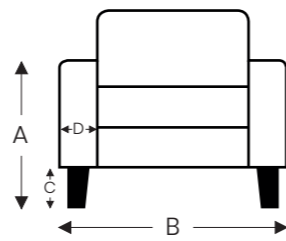

ELEMENTS

FIXED ELEMENTS

FELINE

FELINE

FIXED ELEMENTS

LONGCHAIR

- A. Armrest height: 59 cm / 23.2 in
- B. Width : variable per elements
- C. Feet height: 9 cm / 3.5 in
- D. Arm width: 21 cm / 8.2 in
- E. Seat dept: 60 cm / 23.6 in
- F. Seat height: 42 cm / 16.5 in
- G. Back height: 81 cm / 31.8 in
- H. Dept: 106 cm / 41.7 in

(Tolerance on dimensions ±3%)