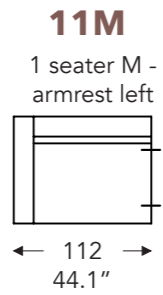

ELEMENTS

FIXED ELEMENTS

FELINE

FELINE

FIXED ELEMENTS

LONGCHAIR

- A. Armrest height: 59 cm / 23.2 in
- B. Width : variable per elements
- C. Feet height: 9 cm / 3.5 in
- D. Arm width: 21 cm / 8.2 in
- E. Seat dept: 60 cm / 23.6 in
- F. Seat height: 42 cm / 16.5 in
- G. Back height: 81 cm / 31.8 in
- H. Dept: 106 cm / 41.7 in

(Tolerance on dimensions ±3%)