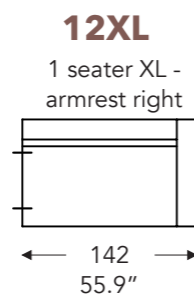

ELEMENTS

FIXED ELEMENTS

FELINE

FELINE

FIXED ELEMENTS

LONGCHAIR

- A. Armrest height: 59 cm / 23.2 in
- B. Width : variable per elements
- C. Feet height: 9 cm / 3.5 in
- D. Arm width: 21 cm / 8.2 in
- E. Seat dept: 60 cm / 23.6 in
- F. Seat height: 42 cm / 16.5 in
- G. Back height: 81 cm / 31.8 in
- H. Dept: 106 cm / 41.7 in

(Tolerance on dimensions ±3%)