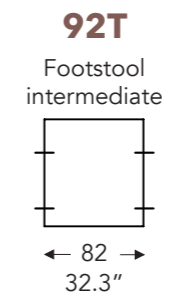

ELEMENTS

FIXED ELEMENTS

FELINE

FELINE

FIXED ELEMENTS

LONGCHAIR

- A. Armrest height: 59 cm / 23.2 in
- B. Width : variable per elements
- C. Feet height: 9 cm / 3.5 in
- D. Arm width: 21 cm / 8.2 in
- E. Seat dept: 60 cm / 23.6 in
- F. Seat height: 42 cm / 16.5 in
- G. Back height: 81 cm / 31.8 in
- H. Dept: 106 cm / 41.7 in

(Tolerance on dimensions ±3%)