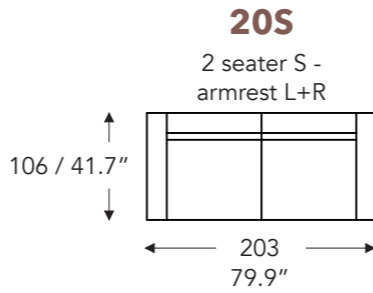

ELEMENTS

FIXED ELEMENTS

FELINE

FELINE

FIXED ELEMENTS

LONGCHAIR

- A. Armrest height: 59 cm / 23.2 in
- B. Width : variable per elements
- C. Feet height: 9 cm / 3.5 in
- D. Arm width: 21 cm / 8.2 in
- E. Seat dept: 60 cm / 23.6 in
- F. Seat height: 42 cm / 16.5 in
- G. Back height: 81 cm / 31.8 in
- H. Dept: 106 cm / 41.7 in

(Tolerance on dimensions ±3%)