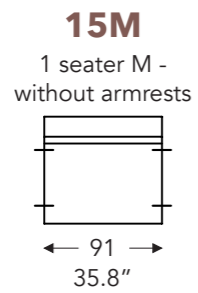

ELEMENTS

FIXED ELEMENTS

FELINE

FELINE

FIXED ELEMENTS

LONGCHAIR

- A. Armrest height: 59 cm / 23.2 in
- B. Width : variable per elements
- C. Feet height: 9 cm / 3.5 in
- D. Arm width: 21 cm / 8.2 in
- E. Seat dept: 60 cm / 23.6 in
- F. Seat height: 42 cm / 16.5 in
- G. Back height: 81 cm / 31.8 in
- H. Dept: 106 cm / 41.7 in

(Tolerance on dimensions ±3%)