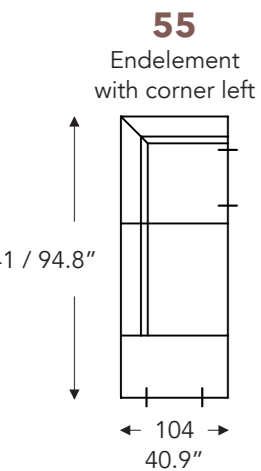

ELEMENTS

FIXED ELEMENTS

FELINE

FELINE

FIXED ELEMENTS

LONGCHAIR

- A. Armrest height: 59 cm / 23.2 in
- B. Width : variable per elements
- C. Feet height: 9 cm / 3.5 in
- D. Arm width: 21 cm / 8.2 in
- E. Seat dept: 60 cm / 23.6 in
- F. Seat height: 42 cm / 16.5 in
- G. Back height: 81 cm / 31.8 in
- H. Dept: 106 cm / 41.7 in

(Tolerance on dimensions ±3%)