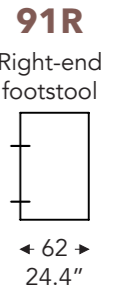

ELEMENTS

FIXED ELEMENTS

FELINE

FELINE

FIXED ELEMENTS

LONGCHAIR

- A. Armrest height: 59 cm / 23.2 in
- B. Width : variable per elements
- C. Feet height: 9 cm / 3.5 in
- D. Arm width: 21 cm / 8.2 in
- E. Seat dept: 60 cm / 23.6 in
- F. Seat height: 42 cm / 16.5 in
- G. Back height: 81 cm / 31.8 in
- H. Dept: 106 cm / 41.7 in

(Tolerance on dimensions ±3%)