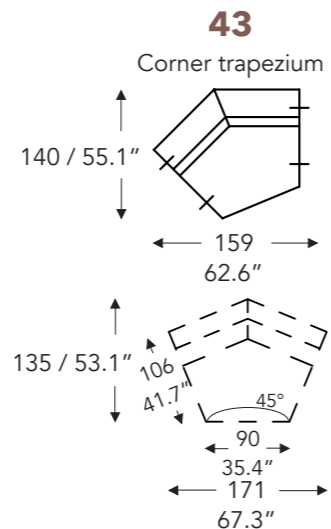

ELEMENTS

FIXED ELEMENTS

FELINE

FELINE

FIXED ELEMENTS

LONGCHAIR

- A. Armrest height: 59 cm / 23.2 in
- B. Width : variable per elements
- C. Feet height: 9 cm / 3.5 in
- D. Arm width: 21 cm / 8.2 in
- E. Seat dept: 60 cm / 23.6 in
- F. Seat height: 42 cm / 16.5 in
- G. Back height: 81 cm / 31.8 in
- H. Dept: 106 cm / 41.7 in

(Tolerance on dimensions ±3%)