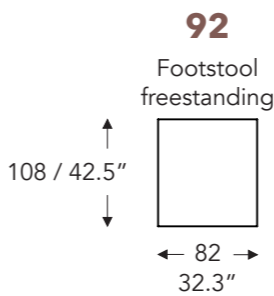

ELEMENTS

FIXED ELEMENTS

FELINE

FELINE

FIXED ELEMENTS

LONGCHAIR

- A. Armrest height: 59 cm / 23.2 in
- B. Width : variable per elements
- C. Feet height: 9 cm / 3.5 in
- D. Arm width: 21 cm / 8.2 in
- E. Seat dept: 60 cm / 23.6 in
- F. Seat height: 42 cm / 16.5 in
- G. Back height: 81 cm / 31.8 in
- H. Dept: 106 cm / 41.7 in

(Tolerance on dimensions ±3%)