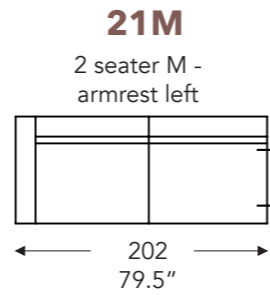

ELEMENTS

FIXED ELEMENTS

FELINE

FELINE

FIXED ELEMENTS

LONGCHAIR

- A. Armrest height: 59 cm / 23.2 in
- B. Width : variable per elements
- C. Feet height: 9 cm / 3.5 in
- D. Arm width: 21 cm / 8.2 in
- E. Seat dept: 60 cm / 23.6 in
- F. Seat height: 42 cm / 16.5 in
- G. Back height: 81 cm / 31.8 in
- H. Dept: 106 cm / 41.7 in

(Tolerance on dimensions ±3%)