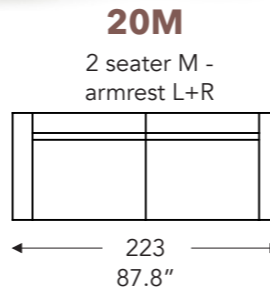

ELEMENTS

FIXED ELEMENTS

FELINE

FELINE

FIXED ELEMENTS

LONGCHAIR

- A. Armrest height: 59 cm / 23.2 in
- B. Width : variable per elements
- C. Feet height: 9 cm / 3.5 in
- D. Arm width: 21 cm / 8.2 in
- E. Seat dept: 60 cm / 23.6 in
- F. Seat height: 42 cm / 16.5 in
- G. Back height: 81 cm / 31.8 in
- H. Dept: 106 cm / 41.7 in

(Tolerance on dimensions ±3%)