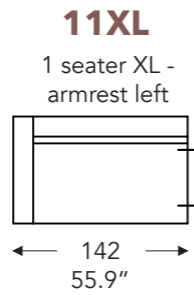

ELEMENTS

FIXED ELEMENTS

FELINE

FELINE

FIXED ELEMENTS

LONGCHAIR

- A. Armrest height: 59 cm / 23.2 in
- B. Width : variable per elements
- C. Feet height: 9 cm / 3.5 in
- D. Arm width: 21 cm / 8.2 in
- E. Seat dept: 60 cm / 23.6 in
- F. Seat height: 42 cm / 16.5 in
- G. Back height: 81 cm / 31.8 in
- H. Dept: 106 cm / 41.7 in

(Tolerance on dimensions ±3%)