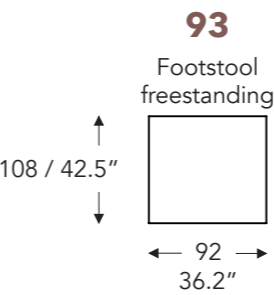

ELEMENTS

FIXED ELEMENTS

FELINE

FELINE

FIXED ELEMENTS

LONGCHAIR

- A. Armrest height: 59 cm / 23.2 in
- B. Width : variable per elements
- C. Feet height: 9 cm / 3.5 in
- D. Arm width: 21 cm / 8.2 in
- E. Seat dept: 60 cm / 23.6 in
- F. Seat height: 42 cm / 16.5 in
- G. Back height: 81 cm / 31.8 in
- H. Dept: 106 cm / 41.7 in

(Tolerance on dimensions ±3%)