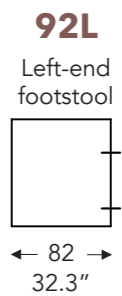

ELEMENTS

FIXED ELEMENTS

FELINE

FELINE

FIXED ELEMENTS

LONGCHAIR

- A. Armrest height: 59 cm / 23.2 in
- B. Width : variable per elements
- C. Feet height: 9 cm / 3.5 in
- D. Arm width: 21 cm / 8.2 in
- E. Seat dept: 60 cm / 23.6 in
- F. Seat height: 42 cm / 16.5 in
- G. Back height: 81 cm / 31.8 in
- H. Dept: 106 cm / 41.7 in

(Tolerance on dimensions ±3%)