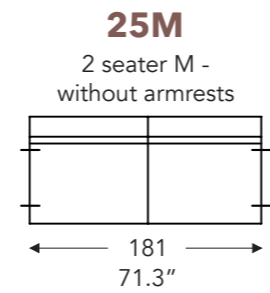

ELEMENTS

FIXED ELEMENTS

FELINE

FELINE

FIXED ELEMENTS

LONGCHAIR

- A. Armrest height: 59 cm / 23.2 in
- B. Width : variable per elements
- C. Feet height: 9 cm / 3.5 in
- D. Arm width: 21 cm / 8.2 in
- E. Seat dept: 60 cm / 23.6 in
- F. Seat height: 42 cm / 16.5 in
- G. Back height: 81 cm / 31.8 in
- H. Dept: 106 cm / 41.7 in

(Tolerance on dimensions ±3%)