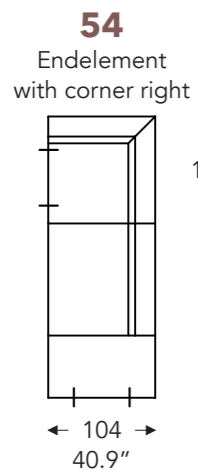

ELEMENTS

FIXED ELEMENTS

FELINE

FELINE

FIXED ELEMENTS

LONGCHAIR

- A. Armrest height: 59 cm / 23.2 in
- B. Width : variable per elements
- C. Feet height: 9 cm / 3.5 in
- D. Arm width: 21 cm / 8.2 in
- E. Seat dept: 60 cm / 23.6 in
- F. Seat height: 42 cm / 16.5 in
- G. Back height: 81 cm / 31.8 in
- H. Dept: 106 cm / 41.7 in

(Tolerance on dimensions ±3%)