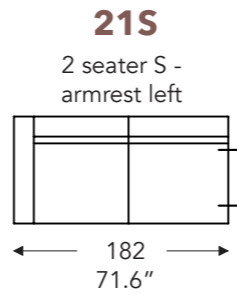

ELEMENTS

FIXED ELEMENTS

FELINE

FELINE

FIXED ELEMENTS

LONGCHAIR

- A. Armrest height: 59 cm / 23.2 in
- B. Width : variable per elements
- C. Feet height: 9 cm / 3.5 in
- D. Arm width: 21 cm / 8.2 in
- E. Seat dept: 60 cm / 23.6 in
- F. Seat height: 42 cm / 16.5 in
- G. Back height: 81 cm / 31.8 in
- H. Dept: 106 cm / 41.7 in

(Tolerance on dimensions ±3%)