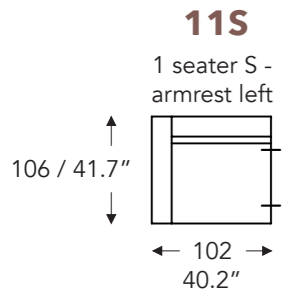

ELEMENTS

FIXED ELEMENTS

FELINE

FELINE

FIXED ELEMENTS

LONGCHAIR

- A. Armrest height: 59 cm / 23.2 in
- B. Width : variable per elements
- C. Feet height: 9 cm / 3.5 in
- D. Arm width: 21 cm / 8.2 in
- E. Seat dept: 60 cm / 23.6 in
- F. Seat height: 42 cm / 16.5 in
- G. Back height: 81 cm / 31.8 in
- H. Dept: 106 cm / 41.7 in

(Tolerance on dimensions ±3%)