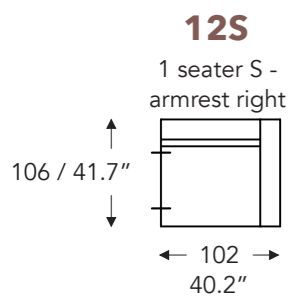

ELEMENTS

FIXED ELEMENTS

FELINE

FELINE

FIXED ELEMENTS

LONGCHAIR

- A. Armrest height: 59 cm / 23.2 in
- B. Width : variable per elements
- C. Feet height: 9 cm / 3.5 in
- D. Arm width: 21 cm / 8.2 in
- E. Seat dept: 60 cm / 23.6 in
- F. Seat height: 42 cm / 16.5 in
- G. Back height: 81 cm / 31.8 in
- H. Dept: 106 cm / 41.7 in

(Tolerance on dimensions ±3%)