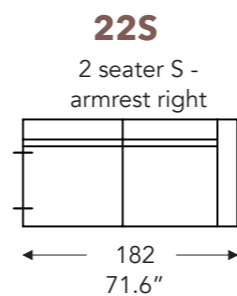

ELEMENTS

FIXED ELEMENTS

FELINE

FELINE

FIXED ELEMENTS

LONGCHAIR

- A. Armrest height: 59 cm / 23.2 in
- B. Width : variable per elements
- C. Feet height: 9 cm / 3.5 in
- D. Arm width: 21 cm / 8.2 in
- E. Seat dept: 60 cm / 23.6 in
- F. Seat height: 42 cm / 16.5 in
- G. Back height: 81 cm / 31.8 in
- H. Dept: 106 cm / 41.7 in

(Tolerance on dimensions ±3%)