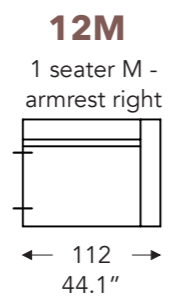

ELEMENTS

FIXED ELEMENTS

FELINE

FELINE

FIXED ELEMENTS

LONGCHAIR

- A. Armrest height: 59 cm / 23.2 in
- B. Width : variable per elements
- C. Feet height: 9 cm / 3.5 in
- D. Arm width: 21 cm / 8.2 in
- E. Seat dept: 60 cm / 23.6 in
- F. Seat height: 42 cm / 16.5 in
- G. Back height: 81 cm / 31.8 in
- H. Dept: 106 cm / 41.7 in

(Tolerance on dimensions ±3%)