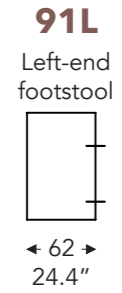

ELEMENTS

FIXED ELEMENTS

FELINE

FELINE

FIXED ELEMENTS

LONGCHAIR

- A. Armrest height: 59 cm / 23.2 in
- B. Width : variable per elements
- C. Feet height: 9 cm / 3.5 in
- D. Arm width: 21 cm / 8.2 in
- E. Seat dept: 60 cm / 23.6 in
- F. Seat height: 42 cm / 16.5 in
- G. Back height: 81 cm / 31.8 in
- H. Dept: 106 cm / 41.7 in

(Tolerance on dimensions ±3%)