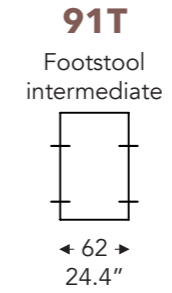

ELEMENTS

FIXED ELEMENTS

FELINE

FELINE

FIXED ELEMENTS

LONGCHAIR

- A. Armrest height: 59 cm / 23.2 in
- B. Width : variable per elements
- C. Feet height: 9 cm / 3.5 in
- D. Arm width: 21 cm / 8.2 in
- E. Seat dept: 60 cm / 23.6 in
- F. Seat height: 42 cm / 16.5 in
- G. Back height: 81 cm / 31.8 in
- H. Dept: 106 cm / 41.7 in

(Tolerance on dimensions ±3%)