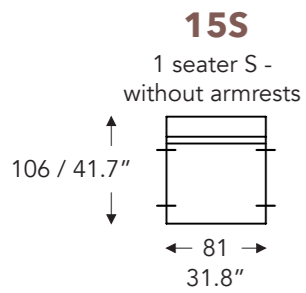

ELEMENTS

FIXED ELEMENTS

FELINE

FELINE

FIXED ELEMENTS

LONGCHAIR

- A. Armrest height: 59 cm / 23.2 in
- B. Width : variable per elements
- C. Feet height: 9 cm / 3.5 in
- D. Arm width: 21 cm / 8.2 in
- E. Seat dept: 60 cm / 23.6 in
- F. Seat height: 42 cm / 16.5 in
- G. Back height: 81 cm / 31.8 in
- H. Dept: 106 cm / 41.7 in

(Tolerance on dimensions ±3%)