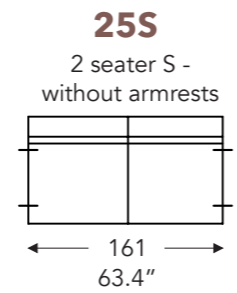

ELEMENTS

FIXED ELEMENTS

FELINE

FELINE

FIXED ELEMENTS

LONGCHAIR

- A. Armrest height: 59 cm / 23.2 in
- B. Width : variable per elements
- C. Feet height: 9 cm / 3.5 in
- D. Arm width: 21 cm / 8.2 in
- E. Seat dept: 60 cm / 23.6 in
- F. Seat height: 42 cm / 16.5 in
- G. Back height: 81 cm / 31.8 in
- H. Dept: 106 cm / 41.7 in

(Tolerance on dimensions ±3%)