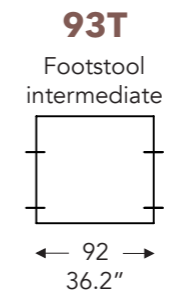

ELEMENTS

FIXED ELEMENTS

FELINE

FELINE

FIXED ELEMENTS

LONGCHAIR

- A. Armrest height: 59 cm / 23.2 in
- B. Width : variable per elements
- C. Feet height: 9 cm / 3.5 in
- D. Arm width: 21 cm / 8.2 in
- E. Seat dept: 60 cm / 23.6 in
- F. Seat height: 42 cm / 16.5 in
- G. Back height: 81 cm / 31.8 in
- H. Dept: 106 cm / 41.7 in

(Tolerance on dimensions ±3%)