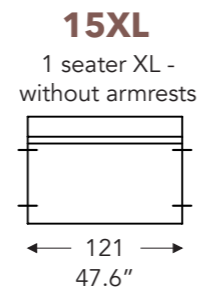

ELEMENTS

FIXED ELEMENTS

FELINE

FELINE

FIXED ELEMENTS

LONGCHAIR

- A. Armrest height: 59 cm / 23.2 in
- B. Width : variable per elements
- C. Feet height: 9 cm / 3.5 in
- D. Arm width: 21 cm / 8.2 in
- E. Seat dept: 60 cm / 23.6 in
- F. Seat height: 42 cm / 16.5 in
- G. Back height: 81 cm / 31.8 in
- H. Dept: 106 cm / 41.7 in

(Tolerance on dimensions ±3%)