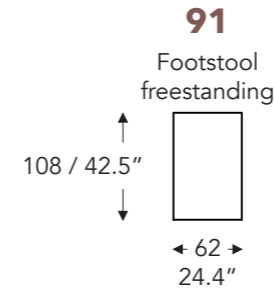

ELEMENTS

FIXED ELEMENTS

FELINE

FELINE

FIXED ELEMENTS

LONGCHAIR

- A. Armrest height: 59 cm / 23.2 in
- B. Width : variable per elements
- C. Feet height: 9 cm / 3.5 in
- D. Arm width: 21 cm / 8.2 in
- E. Seat dept: 60 cm / 23.6 in
- F. Seat height: 42 cm / 16.5 in
- G. Back height: 81 cm / 31.8 in
- H. Dept: 106 cm / 41.7 in

(Tolerance on dimensions ±3%)