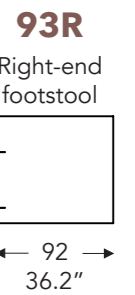

ELEMENTS

FIXED ELEMENTS

FELINE

FELINE

FIXED ELEMENTS

LONGCHAIR

- A. Armrest height: 59 cm / 23.2 in
- B. Width : variable per elements
- C. Feet height: 9 cm / 3.5 in
- D. Arm width: 21 cm / 8.2 in
- E. Seat dept: 60 cm / 23.6 in
- F. Seat height: 42 cm / 16.5 in
- G. Back height: 81 cm / 31.8 in
- H. Dept: 106 cm / 41.7 in

(Tolerance on dimensions ±3%)