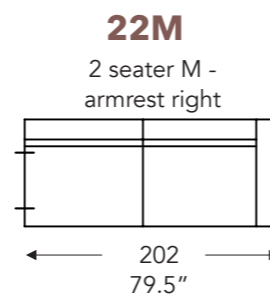

ELEMENTS

FIXED ELEMENTS

FELINE

FELINE

FIXED ELEMENTS

LONGCHAIR

- A. Armrest height: 59 cm / 23.2 in
- B. Width : variable per elements
- C. Feet height: 9 cm / 3.5 in
- D. Arm width: 21 cm / 8.2 in
- E. Seat dept: 60 cm / 23.6 in
- F. Seat height: 42 cm / 16.5 in
- G. Back height: 81 cm / 31.8 in
- H. Dept: 106 cm / 41.7 in

(Tolerance on dimensions ±3%)