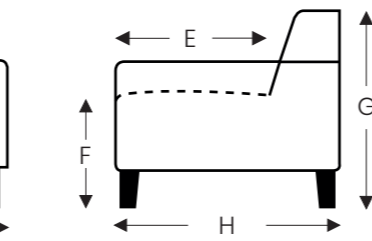

ELEMENTS

FIXED ELEMENTS

FELINE

FELINE

FIXED ELEMENTS

LONGCHAIR

- A. Armrest height: 59 cm / 23.2 in
- B. Width : variable per elements
- C. Feet height: 9 cm / 3.5 in
- D. Arm width: 21 cm / 8.2 in
- E. Seat dept: 60 cm / 23.6 in
- F. Seat height: 42 cm / 16.5 in
- G. Back height: 81 cm / 31.8 in
- H. Dept: 106 cm / 41.7 in

(Tolerance on dimensions ±3%)