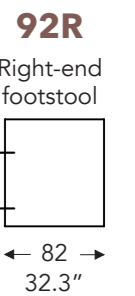

ELEMENTS

FIXED ELEMENTS

FELINE

FELINE

FIXED ELEMENTS

LONGCHAIR

- A. Armrest height: 59 cm / 23.2 in
- B. Width : variable per elements
- C. Feet height: 9 cm / 3.5 in
- D. Arm width: 21 cm / 8.2 in
- E. Seat dept: 60 cm / 23.6 in
- F. Seat height: 42 cm / 16.5 in
- G. Back height: 81 cm / 31.8 in
- H. Dept: 106 cm / 41.7 in

(Tolerance on dimensions ±3%)