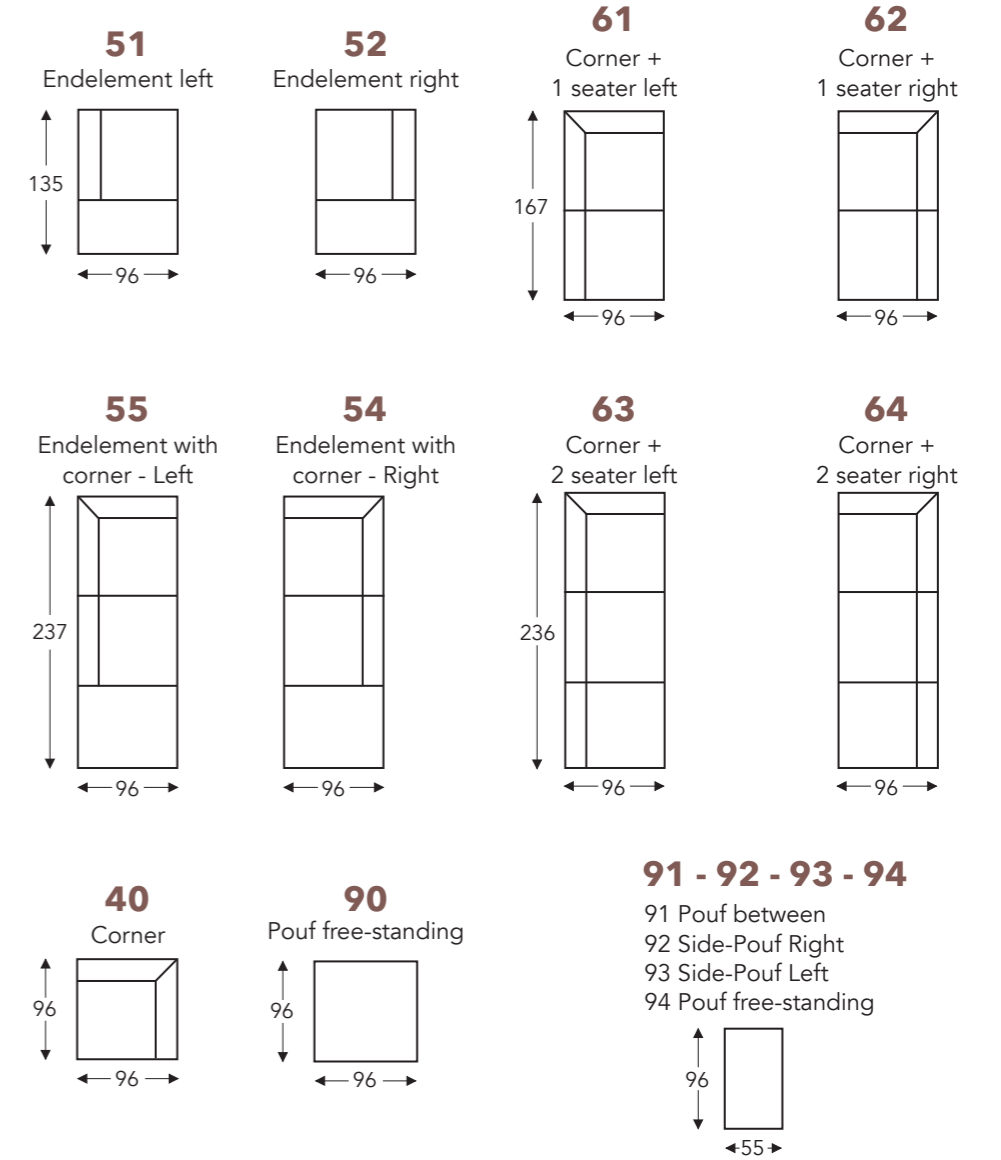

ELEMENTS

FIXED ELEMENTS

LEX

LEX

FIXED ELEMENTS

HEAD SUPPORT ELEMENTS

LONGCHAIR

leather seams