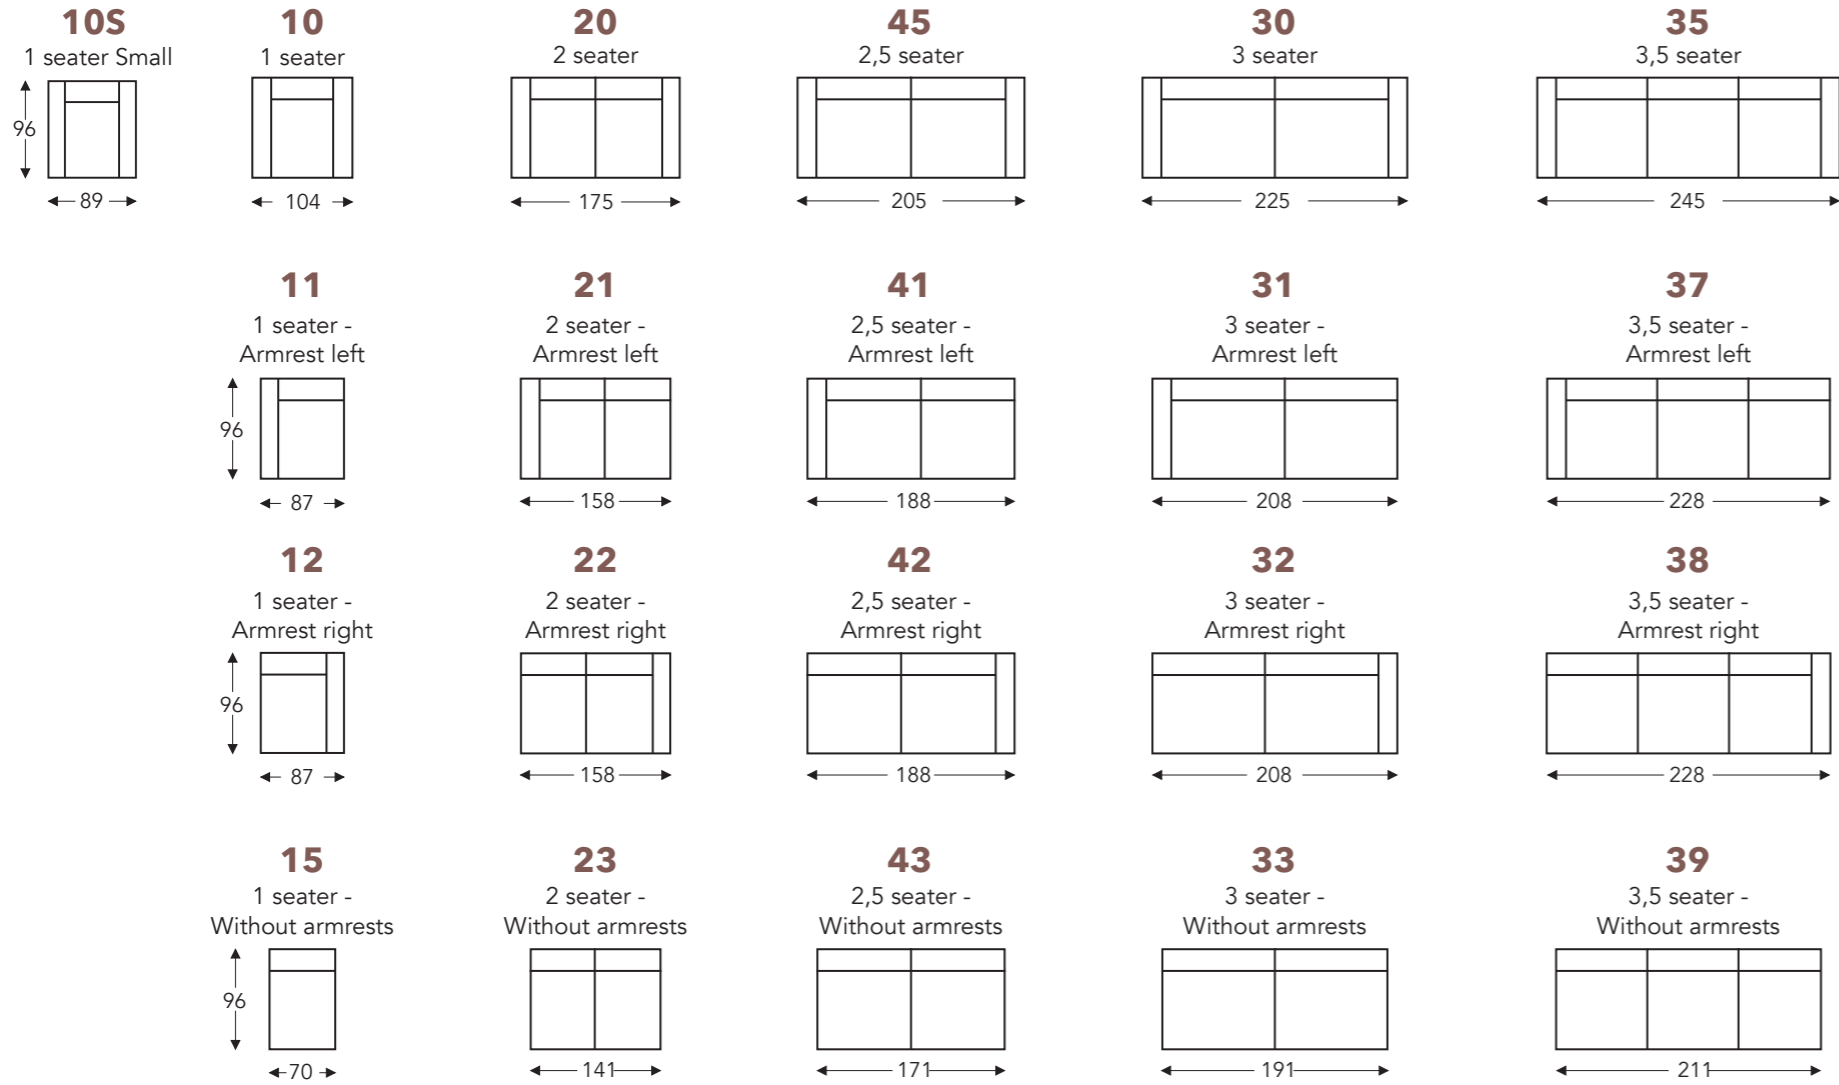

ELEMENTS

FIXED ELEMENTS

LEX

LEX

FIXED ELEMENTS

HEAD SUPPORT ELEMENTS

LONGCHAIR

leather seams