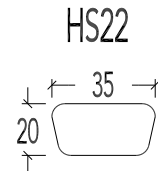

with swivel foot

Height:

- Small = 38cm
- Medium = 41cm
- Large = 44cm

- 10S Seat SMALL
- 10M Seat MEDIUM
- 10L Seat LARGE

Fixed seat with swivel foot : Back adjustment with gas spring - Without footboard

- 03S Recliner SMALL
- 03M Recliner MEDIUM
- 03L Recliner LARGE

with 2 Motors + swivel foot

- 05S Recliner SMALL
- 05M Recliner MEDIUM
- 05L Recliner LARGE

standing aid with 2 Motors + swivel foot

HS22 Head support (35x20x9cm)

**SMALL MEDIUM LARGE**

Wide :	80	80	80
Height :	113	116	119
Dept :	86	86	88
Seat height :	42	45	48
Seat dept :	50	52	54
Height armrest :	58	61	64

MARIUS

Elements (Moome)

MARIUS

10M Seat Medium

Wide : 80 cm  
Height : 116 cm  
Dept : 86 cm

Seat height : 45 cm  
Seat dept : 52 cm

Height armrest : 61 cm

HS22

HS22 Head support (35x20x9cm)

MARIUS

MARIUS