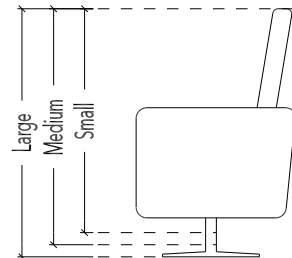

with swivel foot

Height:

- Small = 38cm
- Medium = 41cm
- Large = 44cm

- 10S Seat SMALL
- 10M Seat MEDIUM
- 10L Seat LARGE

Fixed seat with swivel foot : Back adjustment with gas spring - Without footboard

- 03S Recliner SMALL
- 03M Recliner MEDIUM
- 03L Recliner LARGE

with 2 Motors + swivel foot

- 05S Recliner SMALL
- 05M Recliner MEDIUM
- 05L Recliner LARGE

standing aid with 2 Motors + swivel foot

HS22 Head support (35x20x9cm)

**SMALL MEDIUM LARGE**

Wide :	80	80	80
Height :	113	116	119
Dept :	86	86	88
Seat height :	42	45	48
Seat dept :	50	52	54
Height armrest :	58	61	64

MARIUS

Elements (Moome)

MARIUS

10M Seat Medium

Wide : 80 cm  
Height : 116 cm  
Dept : 86 cm

Seat height : 45 cm  
Seat dept : 52 cm

Height armrest : 61 cm

HS22

HS22 Head support (35x20x9cm)

MARIUS

MARIUS