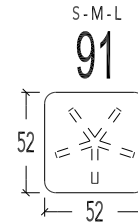

- 10SF Seat SMALL-FIXED
- 10MF Seat MEDIUM-FIXED
- 10LF Seat LARGE-FIXED

Fixed seat with swivel foot : Without back adjustment - Without footboard

- 91S Footstool SMALL
- 91M Footstool MEDIUM
- 91L Footstool LARGE

with swivel foot

Height:

- Small = 38cm
- Medium = 41cm
- Large = 44cm

- 10S Seat SMALL
- 10M Seat MEDIUM
- 10L Seat LARGE

Fixed seat with swivel foot : Back adjustment with gas spring - Without footboard

**SMALL MEDIUM LARGE**

Wide :	80	80	80
Height :	113	116	119
Dept :	86	86	88
Seat height :	42	45	48
Seat dept :	50	52	54
Height armrest :	58	61	64

MARIUS

Elements (Moome)

MARIUS

10M Seat Medium

Wide : 80 cm  
Height : 116 cm  
Dept : 86 cm

Seat height : 45 cm  
Seat dept : 52 cm

Height armrest : 61 cm

HS22

HS22 Head support (35x20x9cm)

MARIUS

MARIUS