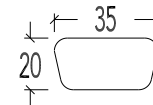

**SMALL MEDIUM LARGE**

Wide :	80	80	80
Height :	113	116	119
Dept :	86	86	88
Seat height :	42	45	48
Seat dept :	50	52	54
Height armrest :	58	61	64

MARIUS

Elements (Moome)

MARIUS

10M Seat Medium

Wide : 80 cm  
Height : 116 cm  
Dept : 86 cm

Seat height : 45 cm  
Seat dept : 52 cm

Height armrest : 61 cm

HS22

HS22 Head support (35x20x9cm)

MARIUS

MARIUS