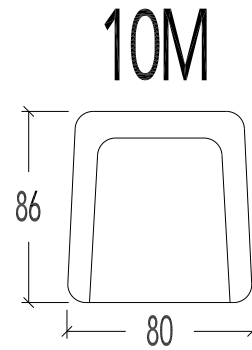

with swivel foot

Height:

- Small = 38cm
- Medium = 41cm
- Large = 44cm

- 10S Seat SMALL
- 10M Seat MEDIUM
- 10L Seat LARGE

Fixed seat with swivel foot : Back adjustment with gas spring - Without footboard

- 03S Recliner SMALL
- 03M Recliner MEDIUM
- 03L Recliner LARGE

with 2 Motors + swivel foot

- 05S Recliner SMALL
- 05M Recliner MEDIUM
- 05L Recliner LARGE

standing aid with 2 Motors + swivel foot

HS22 Head support (35x20x9cm)

**SMALL MEDIUM LARGE**

Wide :	80	80	80
Height :	113	116	119
Dept :	86	86	88
Seat height :	42	45	48
Seat dept :	50	52	54
Height armrest :	58	61	64

MARIUS

Elements (Moome)

MARIUS

10M Seat Medium

Wide : 80 cm  
Height : 116 cm  
Dept : 86 cm

Seat height : 45 cm  
Seat dept : 52 cm

Height armrest : 61 cm

HS22

HS22 Head support (35x20x9cm)

MARIUS

MARIUS