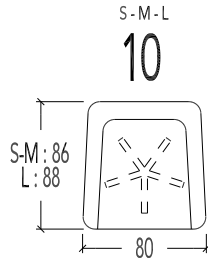

- 10SF Seat SMALL-FIXED
- 10MF Seat MEDIUM-FIXED
- 10LF Seat LARGE-FIXED

Fixed seat with swivel foot : Without back adjustment - Without footboard

- 91S Footstool SMALL
- 91M Footstool MEDIUM
- 91L Footstool LARGE

with swivel foot

Height:

- Small = 38cm
- Medium = 41cm
- Large = 44cm

- 10S Seat SMALL
- 10M Seat MEDIUM
- 10L Seat LARGE

Fixed seat with swivel foot : Back adjustment with gas spring - Without footboard

**SMALL MEDIUM LARGE**

Wide :	80	80	80
Height :	113	116	119
Dept :	86	86	88
Seat height :	42	45	48
Seat dept :	50	52	54
Height armrest :	58	61	64

MARIUS

Elements (Moome)

MARIUS

10M Seat Medium

Wide : 80 cm  
Height : 116 cm  
Dept : 86 cm

Seat height : 45 cm  
Seat dept : 52 cm

Height armrest : 61 cm

HS22

HS22 Head support (35x20x9cm)

MARIUS

MARIUS