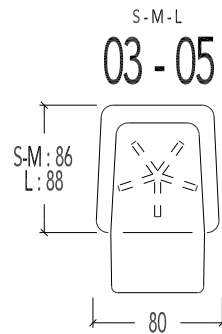

with swivel foot

Height:

- Small = 38cm
- Medium = 41cm
- Large = 44cm

- 10S Seat SMALL
- 10M Seat MEDIUM
- 10L Seat LARGE

Fixed seat with swivel foot : Back adjustment with gas spring - Without footboard

- 03S Recliner SMALL
- 03M Recliner MEDIUM
- 03L Recliner LARGE

with 2 Motors + swivel foot

- 05S Recliner SMALL
- 05M Recliner MEDIUM
- 05L Recliner LARGE

standing aid with 2 Motors + swivel foot

HS22 Head support (35x20x9cm)

**SMALL MEDIUM LARGE**

Wide :	80	80	80
Height :	113	116	119
Dept :	86	86	88
Seat height :	42	45	48
Seat dept :	50	52	54
Height armrest :	58	61	64

MARIUS

Elements (Moome)

MARIUS

10M Seat Medium

Wide : 80 cm  
Height : 116 cm  
Dept : 86 cm

Seat height : 45 cm  
Seat dept : 52 cm

Height armrest : 61 cm

HS22

HS22 Head support (35x20x9cm)

MARIUS

MARIUS