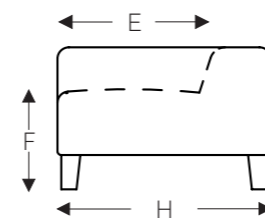

LONGCHAIR

B. Width : variable per elements
C. Feet height: 15/17 cm
E. Seat dept: 74 cm
F. Seat height: 43/45 cm
G. Back height: 63/65 cm
H. Dept: 90 cm

(Tolerance on dimensions ±3%)