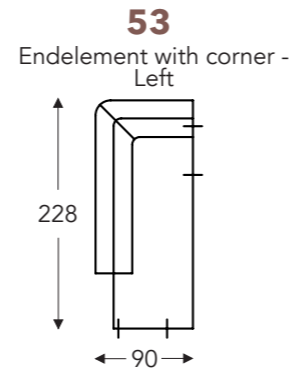

ELEMENTS

FIXED ELEMENTS

MATT

moome

MATT

FIXED ELEMENTS

BACK CUSHIONS

LUMBAR CUSHIONS

LONGCHAIR

B. Width : variable per elements
C. Feet height: 15/17 cm
E. Seat dept: 74 cm
F. Seat height: 43/45 cm
G. Back height: 63/65 cm
H. Dept: 90 cm

(Tolerance on dimensions ±3%)