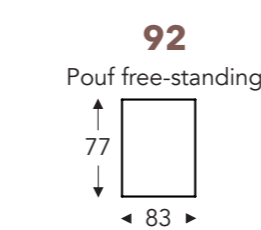

ELEMENTS

FIXED ELEMENTS

MATT

moome

MATT

FIXED ELEMENTS

BACK CUSHIONS

LUMBAR CUSHIONS

LONGCHAIR

B. Width : variable per elements
C. Feet height: 15/17 cm
E. Seat dept: 74 cm
F. Seat height: 43/45 cm
G. Back height: 63/65 cm
H. Dept: 90 cm

(Tolerance on dimensions ±3%)