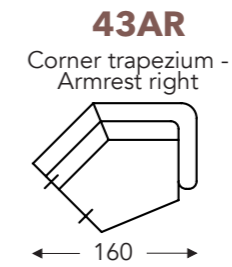

ELEMENTS

FIXED ELEMENTS

MATT

moome

MATT

FIXED ELEMENTS

BACK CUSHIONS

LUMBAR CUSHIONS

LONGCHAIR

B. Width : variable per elements
C. Feet height: 15/17 cm
E. Seat dept: 74 cm
F. Seat height: 43/45 cm
G. Back height: 63/65 cm
H. Dept: 90 cm

(Tolerance on dimensions ±3%)