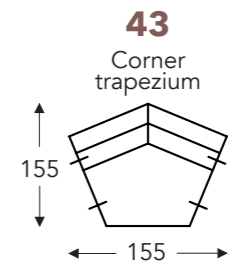

ELEMENTS

FIXED ELEMENTS

MATT

moome

MATT

FIXED ELEMENTS

BACK CUSHIONS

LUMBAR CUSHIONS

LONGCHAIR

B. Width : variable per elements
C. Feet height: 15/17 cm
E. Seat dept: 74 cm
F. Seat height: 43/45 cm
G. Back height: 63/65 cm
H. Dept: 90 cm

(Tolerance on dimensions ±3%)