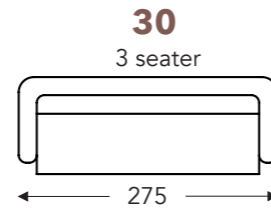

ELEMENTS

FIXED ELEMENTS

MATT

moome

MATT

FIXED ELEMENTS

BACK CUSHIONS

LUMBAR CUSHIONS

LONGCHAIR

B. Width : variable per elements
C. Feet height: 15/17 cm
E. Seat dept: 74 cm
F. Seat height: 43/45 cm
G. Back height: 63/65 cm
H. Dept: 90 cm

(Tolerance on dimensions ±3%)