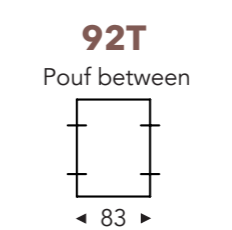

ELEMENTS

FIXED ELEMENTS

MATT

moome

MATT

FIXED ELEMENTS

BACK CUSHIONS

LUMBAR CUSHIONS

LONGCHAIR

B. Width : variable per elements
C. Feet height: 15/17 cm
E. Seat dept: 74 cm
F. Seat height: 43/45 cm
G. Back height: 63/65 cm
H. Dept: 90 cm

(Tolerance on dimensions ±3%)