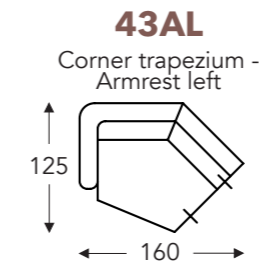

ELEMENTS

FIXED ELEMENTS

MATT

moome

MATT

FIXED ELEMENTS

BACK CUSHIONS

LUMBAR CUSHIONS

LONGCHAIR

B. Width : variable per elements
C. Feet height: 15/17 cm
E. Seat dept: 74 cm
F. Seat height: 43/45 cm
G. Back height: 63/65 cm
H. Dept: 90 cm

(Tolerance on dimensions ±3%)