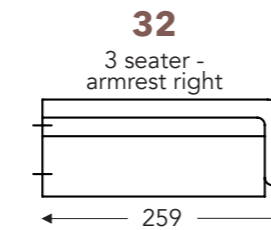

ELEMENTS

FIXED ELEMENTS

MATT

moome

MATT

FIXED ELEMENTS

BACK CUSHIONS

LUMBAR CUSHIONS

LONGCHAIR

B. Width : variable per elements
C. Feet height: 15/17 cm
E. Seat dept: 74 cm
F. Seat height: 43/45 cm
G. Back height: 63/65 cm
H. Dept: 90 cm

(Tolerance on dimensions ±3%)