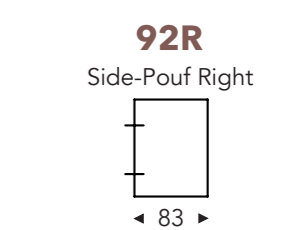

ELEMENTS

FIXED ELEMENTS

MATT

moome

MATT

FIXED ELEMENTS

BACK CUSHIONS

LUMBAR CUSHIONS

LONGCHAIR

B. Width : variable per elements
C. Feet height: 15/17 cm
E. Seat dept: 74 cm
F. Seat height: 43/45 cm
G. Back height: 63/65 cm
H. Dept: 90 cm

(Tolerance on dimensions ±3%)