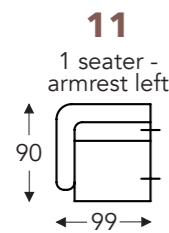

ELEMENTS

FIXED ELEMENTS

MATT

moome

MATT

FIXED ELEMENTS

BACK CUSHIONS

LUMBAR CUSHIONS

LONGCHAIR

B. Width : variable per elements
C. Feet height: 15/17 cm
E. Seat dept: 74 cm
F. Seat height: 43/45 cm
G. Back height: 63/65 cm
H. Dept: 90 cm

(Tolerance on dimensions ±3%)