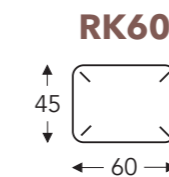

BACK CUSHIONS

LUMBAR CUSHIONS