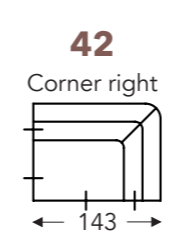

ELEMENTS

FIXED ELEMENTS

MATT

moome

MATT

FIXED ELEMENTS

BACK CUSHIONS

LUMBAR CUSHIONS

LONGCHAIR

B. Width : variable per elements
C. Feet height: 15/17 cm
E. Seat dept: 74 cm
F. Seat height: 43/45 cm
G. Back height: 63/65 cm
H. Dept: 90 cm

(Tolerance on dimensions ±3%)