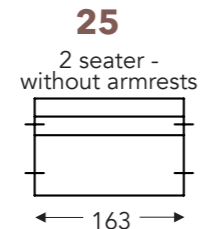

ELEMENTS

FIXED ELEMENTS

MATT

moome

MATT

FIXED ELEMENTS

BACK CUSHIONS

LUMBAR CUSHIONS

LONGCHAIR

B. Width : variable per elements
C. Feet height: 15/17 cm
E. Seat dept: 74 cm
F. Seat height: 43/45 cm
G. Back height: 63/65 cm
H. Dept: 90 cm

(Tolerance on dimensions ±3%)