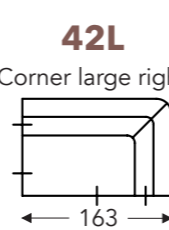

ELEMENTS

FIXED ELEMENTS

MATT

moome

MATT

FIXED ELEMENTS

BACK CUSHIONS

LUMBAR CUSHIONS

LONGCHAIR

B. Width : variable per elements
C. Feet height: 15/17 cm
E. Seat dept: 74 cm
F. Seat height: 43/45 cm
G. Back height: 63/65 cm
H. Dept: 90 cm

(Tolerance on dimensions ±3%)