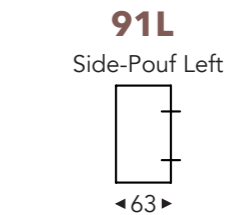

ELEMENTS

FIXED ELEMENTS

MATT

moome

MATT

FIXED ELEMENTS

BACK CUSHIONS

LUMBAR CUSHIONS

LONGCHAIR

B. Width : variable per elements
C. Feet height: 15/17 cm
E. Seat dept: 74 cm
F. Seat height: 43/45 cm
G. Back height: 63/65 cm
H. Dept: 90 cm

(Tolerance on dimensions ±3%)