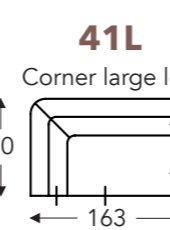

ELEMENTS

FIXED ELEMENTS

MATT

moome

MATT

FIXED ELEMENTS

BACK CUSHIONS

LUMBAR CUSHIONS

LONGCHAIR

B. Width : variable per elements
C. Feet height: 15/17 cm
E. Seat dept: 74 cm
F. Seat height: 43/45 cm
G. Back height: 63/65 cm
H. Dept: 90 cm

(Tolerance on dimensions ±3%)