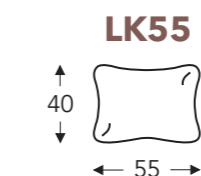

LONGCHAIR

B. Width : variable per elements
C. Feet height: 15/17 cm
E. Seat dept: 74 cm
F. Seat height: 43/45 cm
G. Back height: 63/65 cm
H. Dept: 90 cm

(Tolerance on dimensions ±3%)