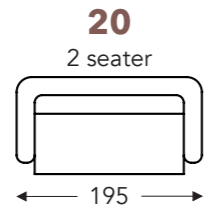

ELEMENTS

FIXED ELEMENTS

MATT

moome

MATT

FIXED ELEMENTS

BACK CUSHIONS

LUMBAR CUSHIONS

LONGCHAIR

B. Width : variable per elements
C. Feet height: 15/17 cm
E. Seat dept: 74 cm
F. Seat height: 43/45 cm
G. Back height: 63/65 cm
H. Dept: 90 cm

(Tolerance on dimensions ±3%)