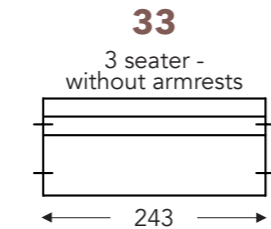

ELEMENTS

FIXED ELEMENTS

MATT

moome

MATT

FIXED ELEMENTS

BACK CUSHIONS

LUMBAR CUSHIONS

LONGCHAIR

B. Width : variable per elements
C. Feet height: 15/17 cm
E. Seat dept: 74 cm
F. Seat height: 43/45 cm
G. Back height: 63/65 cm
H. Dept: 90 cm

(Tolerance on dimensions ±3%)