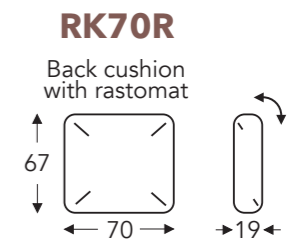

BACK CUSHIONS

LUMBAR CUSHIONS