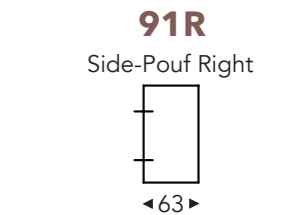

ELEMENTS

FIXED ELEMENTS

MATT

moome

MATT

FIXED ELEMENTS

BACK CUSHIONS

LUMBAR CUSHIONS

LONGCHAIR

B. Width : variable per elements
C. Feet height: 15/17 cm
E. Seat dept: 74 cm
F. Seat height: 43/45 cm
G. Back height: 63/65 cm
H. Dept: 90 cm

(Tolerance on dimensions ±3%)