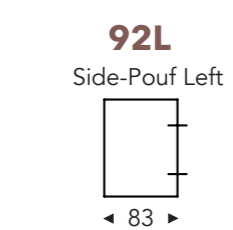

ELEMENTS

FIXED ELEMENTS

MATT

moome

MATT

FIXED ELEMENTS

BACK CUSHIONS

LUMBAR CUSHIONS

LONGCHAIR

B. Width : variable per elements
C. Feet height: 15/17 cm
E. Seat dept: 74 cm
F. Seat height: 43/45 cm
G. Back height: 63/65 cm
H. Dept: 90 cm

(Tolerance on dimensions ±3%)