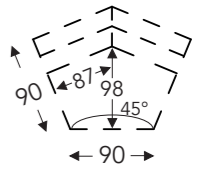

ELEMENTS

FIXED ELEMENTS

MATT

moome

MATT

FIXED ELEMENTS

BACK CUSHIONS

LUMBAR CUSHIONS

LONGCHAIR

B. Width : variable per elements
C. Feet height: 15/17 cm
E. Seat dept: 74 cm
F. Seat height: 43/45 cm
G. Back height: 63/65 cm
H. Dept: 90 cm

(Tolerance on dimensions ±3%)