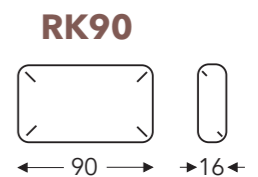

BACK CUSHIONS

LUMBAR CUSHIONS