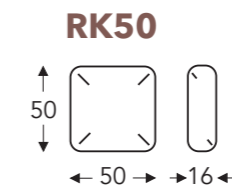

BACK CUSHIONS

LUMBAR CUSHIONS