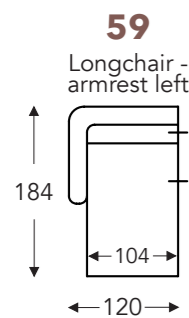

LONGCHAIR

B. Width : variable per elements
C. Feet height: 15/17 cm
E. Seat dept: 74 cm
F. Seat height: 43/45 cm
G. Back height: 63/65 cm
H. Dept: 90 cm

(Tolerance on dimensions ±3%)