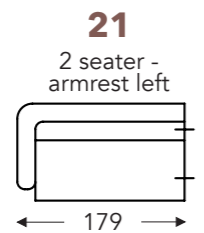

ELEMENTS

FIXED ELEMENTS

MATT

moome

MATT

FIXED ELEMENTS

BACK CUSHIONS

LUMBAR CUSHIONS

LONGCHAIR

B. Width : variable per elements
C. Feet height: 15/17 cm
E. Seat dept: 74 cm
F. Seat height: 43/45 cm
G. Back height: 63/65 cm
H. Dept: 90 cm

(Tolerance on dimensions ±3%)