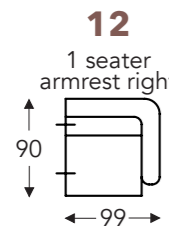

ELEMENTS

FIXED ELEMENTS

MATT

moome

MATT

FIXED ELEMENTS

BACK CUSHIONS

LUMBAR CUSHIONS

LONGCHAIR

B. Width : variable per elements
C. Feet height: 15/17 cm
E. Seat dept: 74 cm
F. Seat height: 43/45 cm
G. Back height: 63/65 cm
H. Dept: 90 cm

(Tolerance on dimensions ±3%)