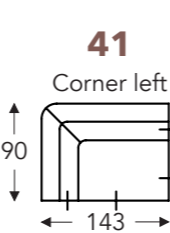

ELEMENTS

FIXED ELEMENTS

MATT

moome

MATT

FIXED ELEMENTS

BACK CUSHIONS

LUMBAR CUSHIONS

LONGCHAIR

B. Width : variable per elements
C. Feet height: 15/17 cm
E. Seat dept: 74 cm
F. Seat height: 43/45 cm
G. Back height: 63/65 cm
H. Dept: 90 cm

(Tolerance on dimensions ±3%)