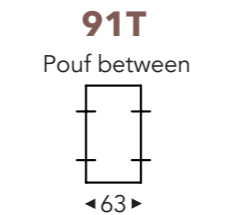

ELEMENTS

FIXED ELEMENTS

MATT

moome

MATT

FIXED ELEMENTS

BACK CUSHIONS

LUMBAR CUSHIONS

LONGCHAIR

B. Width : variable per elements
C. Feet height: 15/17 cm
E. Seat dept: 74 cm
F. Seat height: 43/45 cm
G. Back height: 63/65 cm
H. Dept: 90 cm

(Tolerance on dimensions ±3%)