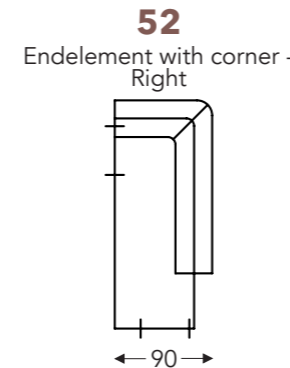

ELEMENTS

FIXED ELEMENTS

MATT

moome

MATT

FIXED ELEMENTS

BACK CUSHIONS

LUMBAR CUSHIONS

LONGCHAIR

B. Width : variable per elements
C. Feet height: 15/17 cm
E. Seat dept: 74 cm
F. Seat height: 43/45 cm
G. Back height: 63/65 cm
H. Dept: 90 cm

(Tolerance on dimensions ±3%)