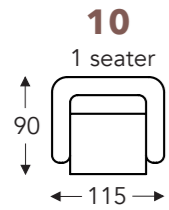

ELEMENTS

FIXED ELEMENTS

MATT

moome

MATT

FIXED ELEMENTS

BACK CUSHIONS

LUMBAR CUSHIONS

LONGCHAIR

B. Width : variable per elements
C. Feet height: 15/17 cm
E. Seat dept: 74 cm
F. Seat height: 43/45 cm
G. Back height: 63/65 cm
H. Dept: 90 cm

(Tolerance on dimensions ±3%)