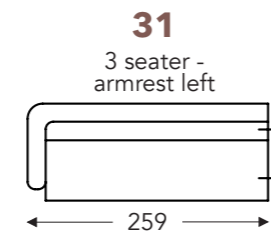

ELEMENTS

FIXED ELEMENTS

MATT

moome

MATT

FIXED ELEMENTS

BACK CUSHIONS

LUMBAR CUSHIONS

LONGCHAIR

B. Width : variable per elements
C. Feet height: 15/17 cm
E. Seat dept: 74 cm
F. Seat height: 43/45 cm
G. Back height: 63/65 cm
H. Dept: 90 cm

(Tolerance on dimensions ±3%)