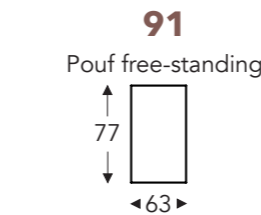

ELEMENTS

FIXED ELEMENTS

MATT

moome

MATT

FIXED ELEMENTS

BACK CUSHIONS

LUMBAR CUSHIONS

LONGCHAIR

B. Width : variable per elements
C. Feet height: 15/17 cm
E. Seat dept: 74 cm
F. Seat height: 43/45 cm
G. Back height: 63/65 cm
H. Dept: 90 cm

(Tolerance on dimensions ±3%)