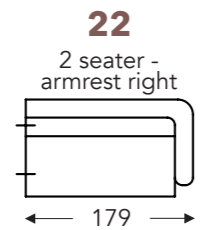

ELEMENTS

FIXED ELEMENTS

MATT

moome

MATT

FIXED ELEMENTS

BACK CUSHIONS

LUMBAR CUSHIONS

LONGCHAIR

B. Width : variable per elements
C. Feet height: 15/17 cm
E. Seat dept: 74 cm
F. Seat height: 43/45 cm
G. Back height: 63/65 cm
H. Dept: 90 cm

(Tolerance on dimensions ±3%)