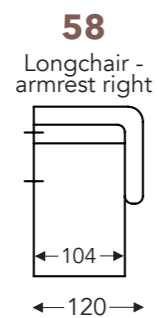

LONGCHAIR

B. Width : variable per elements
C. Feet height: 15/17 cm
E. Seat dept: 74 cm
F. Seat height: 43/45 cm
G. Back height: 63/65 cm
H. Dept: 90 cm

(Tolerance on dimensions ±3%)