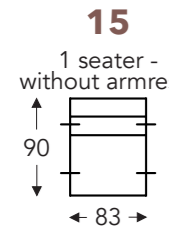

ELEMENTS

FIXED ELEMENTS

MATT

moome

MATT

FIXED ELEMENTS

BACK CUSHIONS

LUMBAR CUSHIONS

LONGCHAIR

B. Width : variable per elements
C. Feet height: 15/17 cm
E. Seat dept: 74 cm
F. Seat height: 43/45 cm
G. Back height: 63/65 cm
H. Dept: 90 cm

(Tolerance on dimensions ±3%)