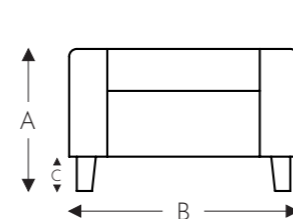

LONGCHAIR

B. Width : variable per elements
C. Feet height: 15/17 cm
E. Seat dept: 74 cm
F. Seat height: 43/45 cm
G. Back height: 63/65 cm
H. Dept: 90 cm

(Tolerance on dimensions ±3%)