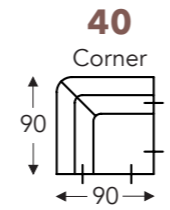

ELEMENTS

FIXED ELEMENTS

MATT

moome

MATT

FIXED ELEMENTS

BACK CUSHIONS

LUMBAR CUSHIONS

LONGCHAIR

B. Width : variable per elements
C. Feet height: 15/17 cm
E. Seat dept: 74 cm
F. Seat height: 43/45 cm
G. Back height: 63/65 cm
H. Dept: 90 cm

(Tolerance on dimensions ±3%)