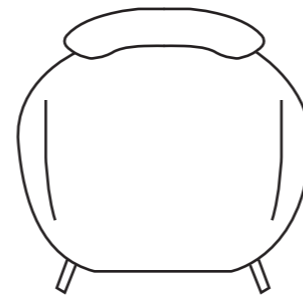

ELEMENTS

FIXED ELEMENTS

MELLOW

MELLOW

FIXED ELEMENTS

15

1 seater

89

89

Height: 89cm