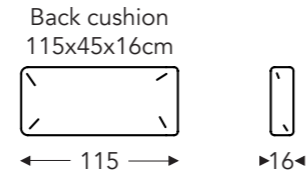

ELEMENTS

FIXED ELEMENTS

OTIS

OTIS

FIXED ELEMENTS

RK60

RK75

RK115

91

91T

91L

91R

RKR60

RKR75

RKR115

92

92T

92L

92R

RK50

RK70R

LK55

LK70

- B. Width : variable per elements
- C. Feet height: 6 cm
- E. Seat dept: 77 cm
- F. Seat height: 40 cm
- G. Back height: 60 cm
- H. Dept: 106 cm

(Tolerance on dimensions ±3%)