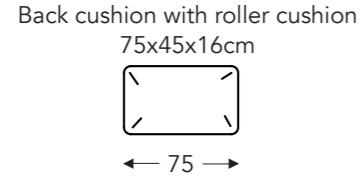

ELEMENTS

FIXED ELEMENTS

OTIS

OTIS

FIXED ELEMENTS

RK60

RK75

RK115

91

91T

91L

91R

RKR60

RKR75

RKR115

92

92T

92L

92R

RK50

RK70R

LK55

LK70

- B. Width : variable per elements
- C. Feet height: 6 cm
- E. Seat dept: 77 cm
- F. Seat height: 40 cm
- G. Back height: 60 cm
- H. Dept: 106 cm

(Tolerance on dimensions ±3%)