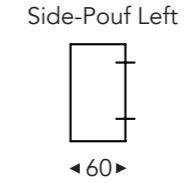

ELEMENTS

FIXED ELEMENTS

OTIS

OTIS

FIXED ELEMENTS

RK60

RK75

RK115

91

91T

91L

91R

RKR60

RKR75

RKR115

92

92T

92L

92R

RK50

RK70R

LK55

LK70

- B. Width : variable per elements
- C. Feet height: 6 cm
- E. Seat dept: 77 cm
- F. Seat height: 40 cm
- G. Back height: 60 cm
- H. Dept: 106 cm

(Tolerance on dimensions ±3%)