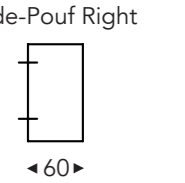

ELEMENTS

FIXED ELEMENTS

OTIS

OTIS

FIXED ELEMENTS

RK60

RK75

RK115

91

91T

91L

91R

RKR60

RKR75

RKR115

92

92T

92L

92R

RK50

RK70R

LK55

LK70

- B. Width : variable per elements
- C. Feet height: 6 cm
- E. Seat dept: 77 cm
- F. Seat height: 40 cm
- G. Back height: 60 cm
- H. Dept: 106 cm

(Tolerance on dimensions ±3%)