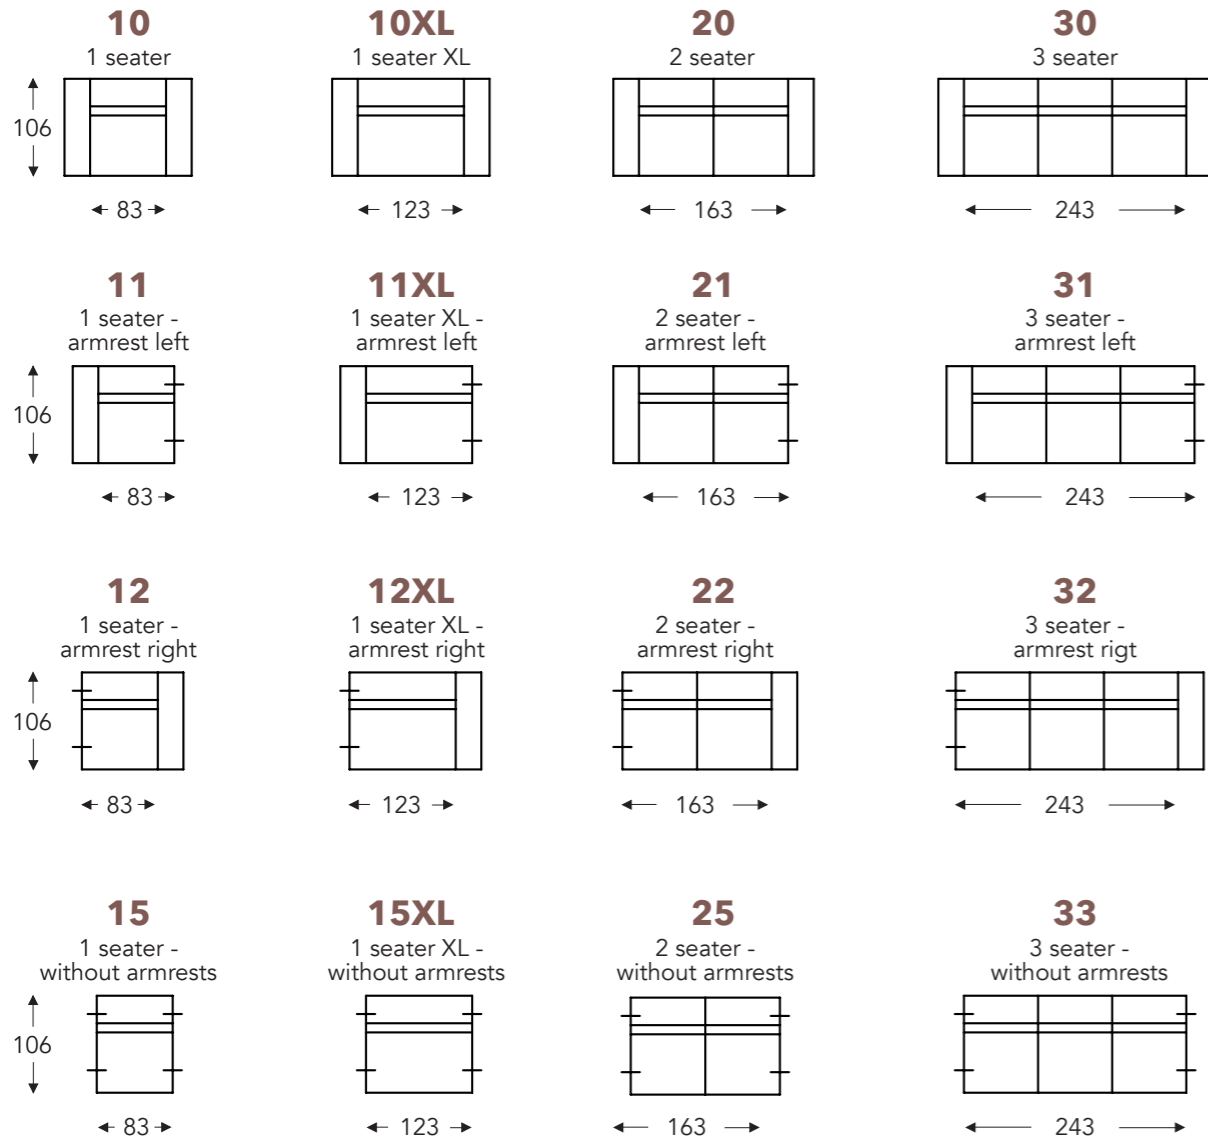

ELEMENTS

FIXED ELEMENTS

ATTENTION : All measurements are without armrests.

OTIS

OTIS

FIXED ELEMENTS

ATTENTION : All measurements are without armrests.

LONGCHAIR

B. Width : variable per elements
 C. Feet height: 6 cm
 E. Seat dept: 77 cm
 F. Seat height: 40 cm
 G. Back height: 60 cm
 H. Dept: 106 cm

ELEMENTS

FIXED ELEMENTS

OTIS

OTIS

FIXED ELEMENTS

RK60

RK75

92

92T

92L

92R

RK50

RK70R

LK55

LK70

- B. Width : variable per elements
- C. Feet height: 6 cm
- E. Seat dept: 77 cm
- F. Seat height: 40 cm
- G. Back height: 60 cm
- H. Dept: 106 cm

(Tolerance on dimensions ±3%)