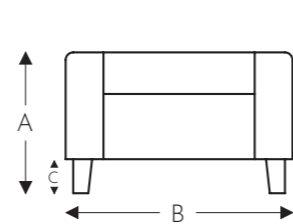

ELEMENTS

FIXED ELEMENTS

ATTENTION : All measurements are without armrests.

OTIS

OTIS

FIXED ELEMENTS

ATTENTION : All measurements are without armrests.

LONGCHAIR

B. Width : variable per elements
 C. Feet height: 6 cm
 E. Seat dept: 77 cm
 F. Seat height: 40 cm
 G. Back height: 60 cm
 H. Dept: 106 cm

ELEMENTS

FIXED ELEMENTS

OTIS

OTIS

FIXED ELEMENTS

RK60

RK75

- B. Width : variable per elements
- C. Feet height: 6 cm
- E. Seat dept: 77 cm
- F. Seat height: 40 cm
- G. Back height: 60 cm
- H. Dept: 106 cm

(Tolerance on dimensions ±3%)