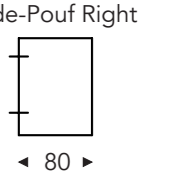

ELEMENTS

FIXED ELEMENTS

OTIS

OTIS

FIXED ELEMENTS

RK60

RK75

RK115

91

91T

91L

91R

RKR60

RKR75

RKR115

92

92T

92L

92R

RK50

RK70R

LK55

LK70

- B. Width : variable per elements
- C. Feet height: 6 cm
- E. Seat dept: 77 cm
- F. Seat height: 40 cm
- G. Back height: 60 cm
- H. Dept: 106 cm

(Tolerance on dimensions ±3%)