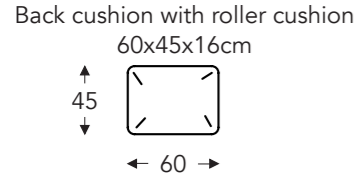

ELEMENTS

FIXED ELEMENTS

OTIS

OTIS

FIXED ELEMENTS

RK60

RK75

RK115

91

91T

91L

91R

RKR60

RKR75

RKR115

92

92T

92L

92R

RK50

RK70R

LK55

LK70

- B. Width : variable per elements
- C. Feet height: 6 cm
- E. Seat dept: 77 cm
- F. Seat height: 40 cm
- G. Back height: 60 cm
- H. Dept: 106 cm

(Tolerance on dimensions ±3%)