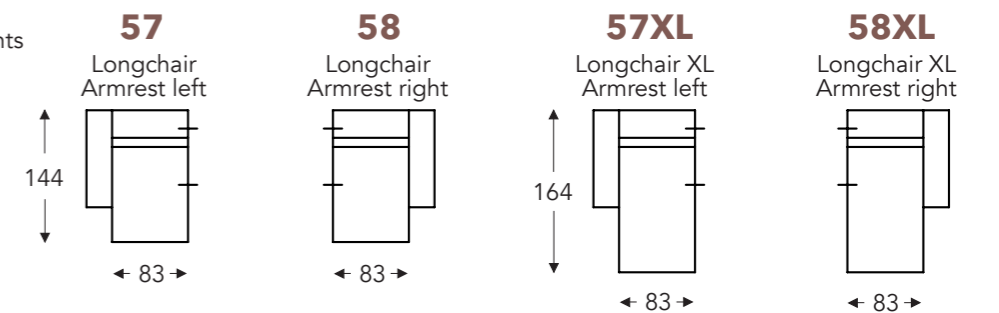

ELEMENTS

FIXED ELEMENTS

ATTENTION : All measurements are without armrests.

OTIS

OTIS

FIXED ELEMENTS

ATTENTION : All measurements are without armrests.

LONGCHAIR

B. Width : variable per elements
 C. Feet height: 6 cm
 E. Seat dept: 77 cm
 F. Seat height: 40 cm
 G. Back height: 60 cm
 H. Dept: 106 cm

ELEMENTS

FIXED ELEMENTS

OTIS

OTIS

FIXED ELEMENTS

RK60

RK75

- B. Width : variable per elements
- C. Feet height: 6 cm
- E. Seat dept: 77 cm
- F. Seat height: 40 cm
- G. Back height: 60 cm
- H. Dept: 106 cm

(Tolerance on dimensions ±3%)