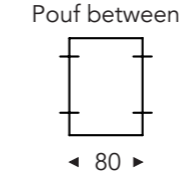

ELEMENTS

FIXED ELEMENTS

OTIS

OTIS

FIXED ELEMENTS

RK60

RK75

RK115

91

91T

91L

91R

RKR60

RKR75

RKR115

92

92T

92L

92R

RK50

RK70R

LK55

LK70

- B. Width : variable per elements
- C. Feet height: 6 cm
- E. Seat dept: 77 cm
- F. Seat height: 40 cm
- G. Back height: 60 cm
- H. Dept: 106 cm

(Tolerance on dimensions ±3%)