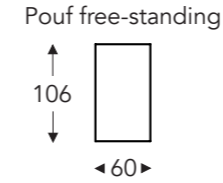

ELEMENTS

FIXED ELEMENTS

OTIS

OTIS

FIXED ELEMENTS

RK60

RK75

RK115

91

91T

91L

91R

RKR60

RKR75

RKR115

92

92T

92L

92R

RK50

RK70R

LK55

LK70

- B. Width : variable per elements
- C. Feet height: 6 cm
- E. Seat dept: 77 cm
- F. Seat height: 40 cm
- G. Back height: 60 cm
- H. Dept: 106 cm

(Tolerance on dimensions ±3%)