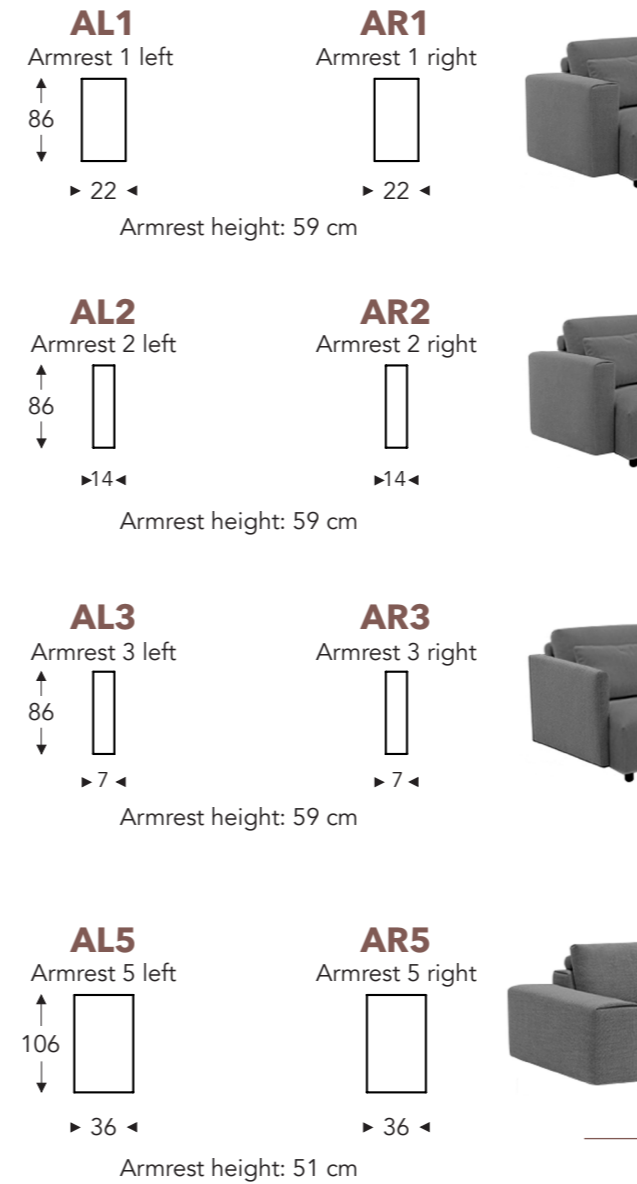

ELEMENTS

FIXED ELEMENTS

ATTENTION : All measurements are without armrests.

OTIS

OTIS

FIXED ELEMENTS

ATTENTION : All measurements are without armrests.

LONGCHAIR

B. Width : variable per elements
 C. Feet height: 6 cm
 E. Seat dept: 77 cm
 F. Seat height: 40 cm
 G. Back height: 60 cm
 H. Dept: 106 cm

ELEMENTS

FIXED ELEMENTS

OTIS

OTIS

FIXED ELEMENTS

RK60

RK75

92

92T

92L

92R

RK50

RK70R

LK55

LK70

- B. Width : variable per elements
- C. Feet height: 6 cm
- E. Seat dept: 77 cm
- F. Seat height: 40 cm
- G. Back height: 60 cm
- H. Dept: 106 cm

(Tolerance on dimensions ±3%)