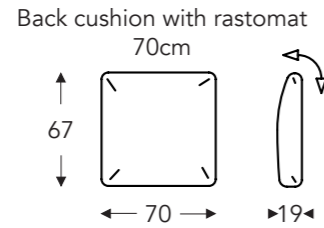

ELEMENTS

FIXED ELEMENTS

OTIS

OTIS

FIXED ELEMENTS

RK60

RK75

RK115

91

91T

91L

91R

RKR60

RKR75

RKR115

92

92T

92L

92R

RK50

RK70R

LK55

LK70

- B. Width : variable per elements
- C. Feet height: 6 cm
- E. Seat dept: 77 cm
- F. Seat height: 40 cm
- G. Back height: 60 cm
- H. Dept: 106 cm

(Tolerance on dimensions ±3%)