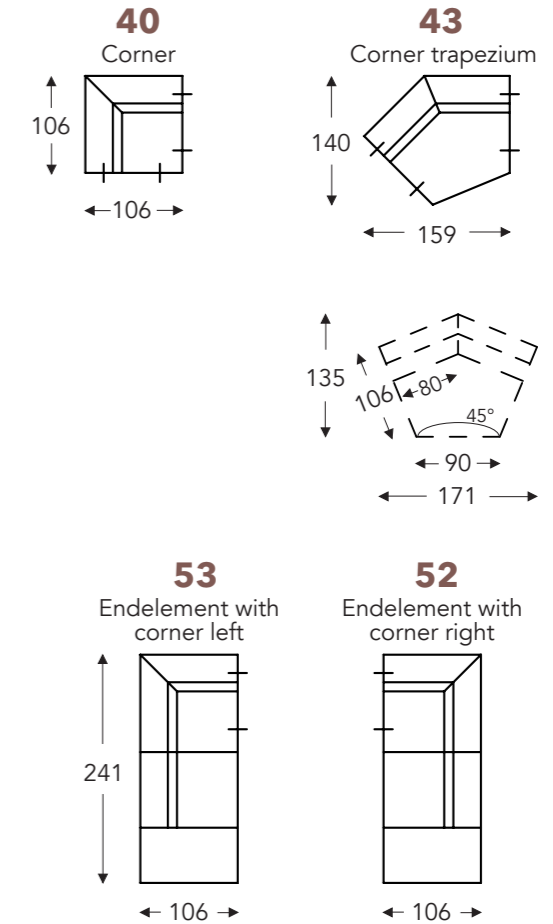

ELEMENTS

FIXED ELEMENTS

ATTENTION : All measurements are without armrests.

OTIS

OTIS

FIXED ELEMENTS

ATTENTION : All measurements are without armrests.

LONGCHAIR

B. Width : variable per elements
 C. Feet height: 6 cm
 E. Seat dept: 77 cm
 F. Seat height: 40 cm
 G. Back height: 60 cm
 H. Dept: 106 cm

ELEMENTS

FIXED ELEMENTS

OTIS

OTIS

FIXED ELEMENTS

RK60

RK75

- B. Width : variable per elements
- C. Feet height: 6 cm
- E. Seat dept: 77 cm
- F. Seat height: 40 cm
- G. Back height: 60 cm
- H. Dept: 106 cm

(Tolerance on dimensions ±3%)