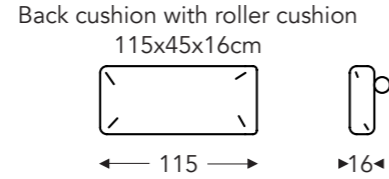

ELEMENTS

FIXED ELEMENTS

OTIS

OTIS

FIXED ELEMENTS

RK60

RK75

RK115

91

91T

91L

91R

RKR60

RKR75

RKR115

92

92T

92L

92R

RK50

RK70R

LK55

LK70

- B. Width : variable per elements
- C. Feet height: 6 cm
- E. Seat dept: 77 cm
- F. Seat height: 40 cm
- G. Back height: 60 cm
- H. Dept: 106 cm

(Tolerance on dimensions ±3%)