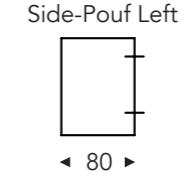

ELEMENTS

FIXED ELEMENTS

OTIS

OTIS

FIXED ELEMENTS

RK60

RK75

RK115

91

91T

91L

91R

RKR60

RKR75

RKR115

92

92T

92L

92R

RK50

RK70R

LK55

LK70

- B. Width : variable per elements
- C. Feet height: 6 cm
- E. Seat dept: 77 cm
- F. Seat height: 40 cm
- G. Back height: 60 cm
- H. Dept: 106 cm

(Tolerance on dimensions ±3%)