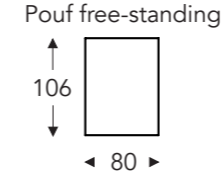

ELEMENTS

FIXED ELEMENTS

OTIS

OTIS

FIXED ELEMENTS

RK60

RK75

RK115

91

91T

91L

91R

RKR60

RKR75

RKR115

92

92T

92L

92R

RK50

RK70R

LK55

LK70

- B. Width : variable per elements
- C. Feet height: 6 cm
- E. Seat dept: 77 cm
- F. Seat height: 40 cm
- G. Back height: 60 cm
- H. Dept: 106 cm

(Tolerance on dimensions ±3%)