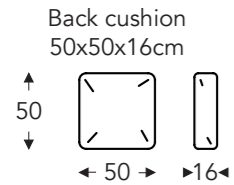

ELEMENTS

FIXED ELEMENTS

OTIS

OTIS

FIXED ELEMENTS

RK60

RK75

RK115

91

91T

91L

91R

RKR60

RKR75

RKR115

92

92T

92L

92R

RK50

RK70R

LK55

LK70

- B. Width : variable per elements
- C. Feet height: 6 cm
- E. Seat dept: 77 cm
- F. Seat height: 40 cm
- G. Back height: 60 cm
- H. Dept: 106 cm

(Tolerance on dimensions ±3%)