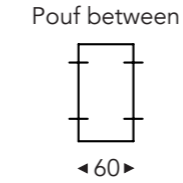

ELEMENTS

FIXED ELEMENTS

OTIS

OTIS

FIXED ELEMENTS

RK60

RK75

RK115

91

91T

91L

91R

RKR60

RKR75

RKR115

92

92T

92L

92R

RK50

RK70R

LK55

LK70

- B. Width : variable per elements
- C. Feet height: 6 cm
- E. Seat dept: 77 cm
- F. Seat height: 40 cm
- G. Back height: 60 cm
- H. Dept: 106 cm

(Tolerance on dimensions ±3%)