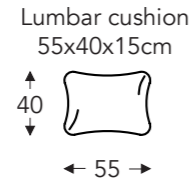

ELEMENTS

FIXED ELEMENTS

OTIS

OTIS

FIXED ELEMENTS

RK60

RK75

RK115

91

91T

91L

91R

RKR60

RKR75

RKR115

92

92T

92L

92R

RK50

RK70R

LK55

LK70

- B. Width : variable per elements
- C. Feet height: 6 cm
- E. Seat dept: 77 cm
- F. Seat height: 40 cm
- G. Back height: 60 cm
- H. Dept: 106 cm

(Tolerance on dimensions ±3%)