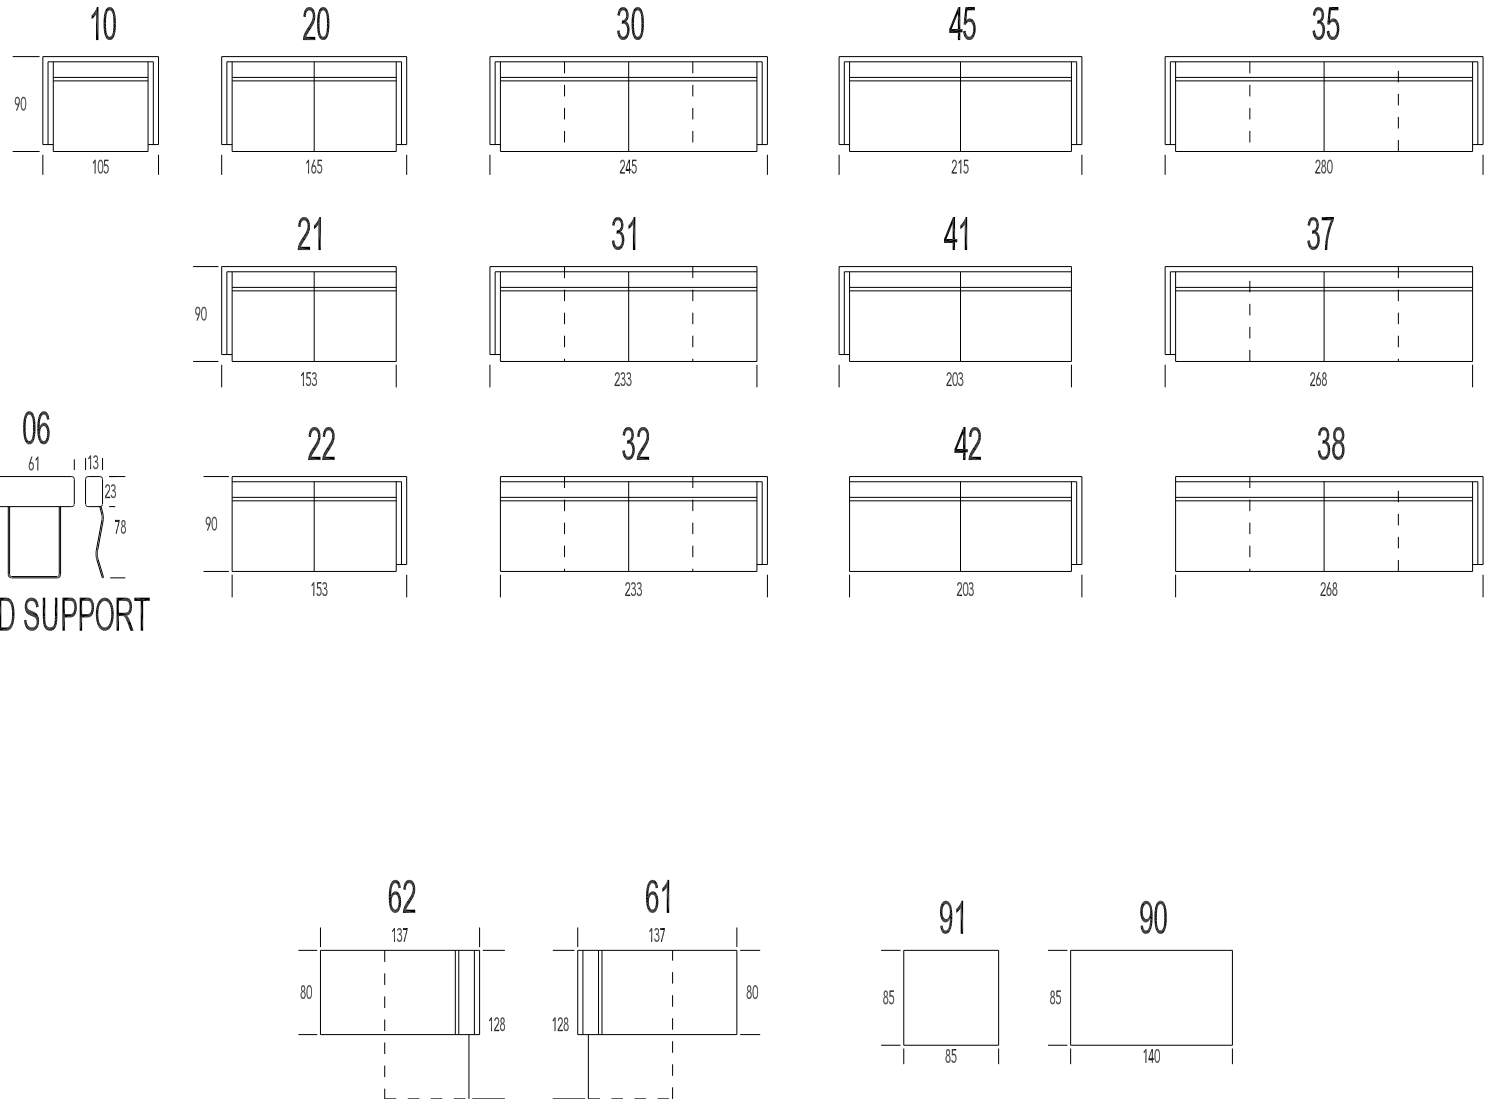

(Tolerance on dimensions ±3%)

- 10 1 seater
- 20 2 seater
- 21 2 seater - Armrest left
- 22 2 seater - Armrest right
- 45 2,5 seater
- 41 2,5 seater - Armrest left
- 42 2,5 seater - Armrest right
- 30 3 seater
- 31 3 seater - Armrest left
- 32 3 seater - Armrest right
- 35 3,5 seater
- 37 3,5 seater - Armrest left
- 38 3,5 seater - Armrest right
- 61 Turn-element left
- 62 Turn-element right
- 90 Pouf Medium
- 91 Pouf Small

- 131 3 seater - Armrest left + Backrest right
- 132 3 seater - Armrest right + Backrest left
- 230 3 seater - Backrest left + Backrest right
- 231 3 seater - Backrest left
- 232 3 seater - Backrest right